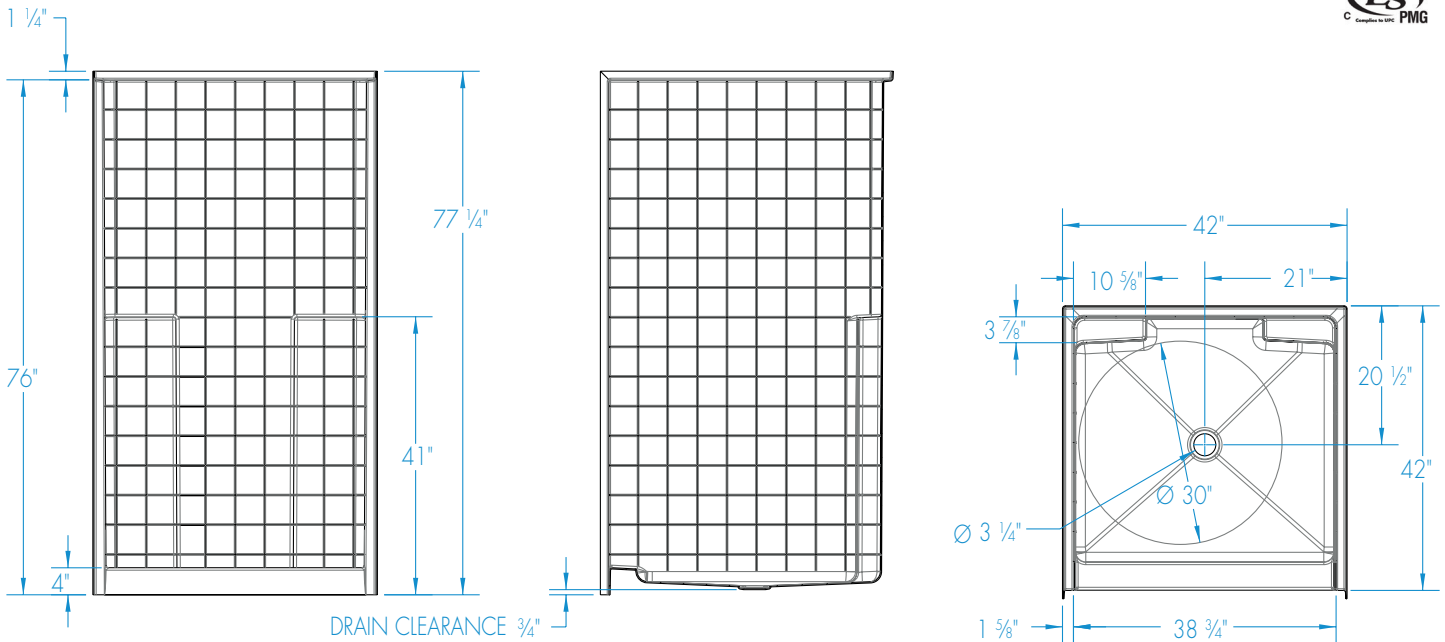

1423CTT – EVERYDAY SHOWERS

42 x 42 x 76 inches

FEATURES

- Shower stall
- Smooth tile finish
- Molded toiletry shelves
- Center drain
- AcrylX™ applied acrylic surface
- Lifetime limited warranty

OPTIONS

- Grab bar reinforcement
- Factory installed assisted care grab bars
- Brass shower drain
- Shower door series L531

1423CTT

42 x 42 x 76 inches

FEATURES

lbs

Dimensional Tolerance $\pm \frac{3}{8}$ ". Dimensions needed for site preparation should be measured from the unit. Aquatic assumes no responsibility for preparatory work.

Model #	Material	Wall Finish	Pieces	Drain	Seat	Net Wt.	Pkg. Wt.
Shower #1423CTT	AcrylX™	Smooth Tile	1	Center	—	129	134

DIMENSIONS

Specifications	inches
Width: Overall / Net	42
Depth: Overall / Net	42 / 43 1/4
Height: Overall / Net	77 1/4 / 76
Enclosure Opening	38 3/4
Skirt Height	4
Drain Rough-In (from Back Wall)	20 1/2
Drain Rough-In (from Side Wall)	21
Drain: Diameter / Clearance	3 1/4 / 3/4

FRAMING DIMENSIONS

inches

Type	D Depth	W Width	H Height	A	B	C
Alcove	43 1/4	42 1/8	—	Box Out	21	20 1/2