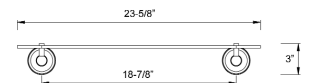

# ANJA ACCESSORIES

L: 2-3/4"  
W: 3-1/2"  
H: 3-3/8"

ADRH100  
Anja Double Robe Hook

L: 7-1/2"  
W: 3-1/2"  
H: 8-5/8"

ATR100  
Anja Towel Ring

L: 26-3/8"  
W: 3-1/2"  
H: 2-3/4"

ATB100-24"  
Anja Towel Bar 24"

L: 26-3/8"  
W: 6-1/8"  
H: 4-3/8"

ADTB100-24"  
Anja Double Towel Bar 24"

L: 9-1/8"  
W: 3-1/2"  
H: 2-3/4"

ATPH100  
Anja Toilet Paper Holder

L: 20-1/2"  
W: 3-1/2"  
H: 2-3/4"

ATB100-18"  
Anja Towel Bar 18"

L: 20-1/2"  
W: 6-1/8"  
H: 4-3/8"

ADTB100-18  
Anja Double Tower Bar 18"

L: 23-5/8"  
W: 5-5/8"  
H: 3"

AGS100  
Anja Glass Shelf

Dimensions and specifications subject to change without notice.