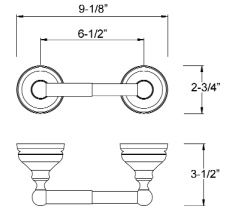

# ANJA ACCESSORIES

L: 2-3/4"  
W: 3-1/2"  
H: 3-3/8"

ADRH100  
Anja Double Robe Hook

L: 7-1/2"  
W: 3-1/2"  
H: 8-5/8"

ATR100  
Anja Towel Ring

L: 26-3/8"  
W: 3-1/2"  
H: 2-3/4"

ATB100-24"  
Anja Towel Bar 24"

L: 26-3/8"  
W: 6-1/8"  
H: 4-3/8"

ADTB100-24"  
Anja Double Towel Bar 24"

L: 9-1/8"  
W: 3-1/2"  
H: 2-3/4"

ATPH100  
Anja Toilet Paper Holder

L: 20-1/2"  
W: 3-1/2"  
H: 2-3/4"

ATB100-18"  
Anja Towel Bar 18"

L: 20-1/2"  
W: 6-1/8"  
H: 4-3/8"

ADTB100-18  
Anja Double Tower Bar 18"

L: 23-5/8"  
W: 5-5/8"  
H: 3"

AGS100  
Anja Glass Shelf

Dimensions and specifications subject to change without notice.