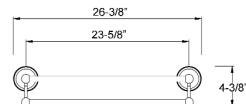

# ANJA ACCESSORIES

L: 2-3/4"  
W: 3-1/2"  
H: 3-3/8"

ADRH100  
Anja Double Robe Hook

L: 7-1/2"  
W: 3-1/2"  
H: 8-5/8"

ATR100  
Anja Towel Ring

L: 26-3/8"  
W: 3-1/2"  
H: 2-3/4"

ATB100-24"  
Anja Towel Bar 24"

L: 26-3/8"  
W: 6-1/8"  
H: 4-3/8"

ADTB100-24"  
Anja Double Towel Bar 24"

L: 9-1/8"  
W: 3-1/2"  
H: 2-3/4"

ATPH100  
Anja Toilet Paper Holder

L: 20-1/2"  
W: 3-1/2"  
H: 2-3/4"

ATB100-18"  
Anja Towel Bar 18"

L: 20-1/2"  
W: 6-1/8"  
H: 4-3/8"

ADTB100-18  
Anja Double Tower Bar 18"

L: 23-5/8"  
W: 5-5/8"  
H: 3"

AGS100  
Anja Glass Shelf

Dimensions and specifications subject to change without notice.