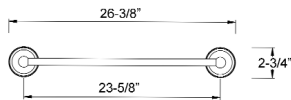

# ANJA ACCESSORIES

L: 2-3/4"  
W: 3-1/2"  
H: 3-3/8"

ADRH100  
Anja Double Robe Hook

L: 7-1/2"  
W: 3-1/2"  
H: 8-5/8"

ATR100  
Anja Towel Ring

L: 26-3/8"  
W: 3-1/2"  
H: 2-3/4"

ATB100-24"  
Anja Towel Bar 24"

L: 26-3/8"  
W: 6-1/8"  
H: 4-3/8"

ADTB100-24"  
Anja Double Towel Bar 24"

L: 9-1/8"  
W: 3-1/2"  
H: 2-3/4"

ATPH100  
Anja Toilet Paper Holder

L: 20-1/2"  
W: 3-1/2"  
H: 2-3/4"

ATB100-18"  
Anja Towel Bar 18"

L: 20-1/2"  
W: 6-1/8"  
H: 4-3/8"

ADTB100-18  
Anja Double Tower Bar 18"

L: 23-5/8"  
W: 5-5/8"  
H: 3"

AGS100  
Anja Glass Shelf

Dimensions and specifications subject to change without notice.