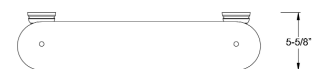

L: 26-3/8"  
W: 6-1/8"  
H: 4-3/8"

ADTB100-24"  
Anja Double Towel Bar 24"

L: 9-1/8"  
W: 3-1/2"  
H: 2-3/4"

ATPH100  
Anja Toilet Paper Holder

L: 20-1/2"  
W: 3-1/2"  
H: 2-3/4"

ATB100-18"  
Anja Towel Bar 18"

L: 20-1/2"  
W: 6-1/8"  
H: 4-3/8"

ADTB100-18  
Anja Double Tower Bar 18"

L: 23-5/8"  
W: 5-5/8"  
H: 3"

AGS100  
Anja Glass Shelf

Dimensions and specifications subject to change without notice.