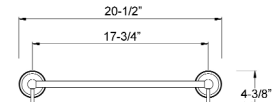

# ANJA ACCESSORIES

L: 2-3/4"  
W: 3-1/2"  
H: 3-3/8"

ADRH100  
Anja Double Robe Hook

L: 7-1/2"  
W: 3-1/2"  
H: 8-5/8"

ATR100  
Anja Towel Ring

L: 26-3/8"  
W: 3-1/2"  
H: 2-3/4"

ATB100-24"  
Anja Towel Bar 24"

L: 26-3/8"  
W: 6-1/8"  
H: 4-3/8"

ADTB100-24"  
Anja Double Towel Bar 24"

L: 9-1/8"  
W: 3-1/2"  
H: 2-3/4"

ATPH100  
Anja Toilet Paper Holder

L: 20-1/2"  
W: 3-1/2"  
H: 2-3/4"

ATB100-18"  
Anja Towel Bar 18"

L: 20-1/2"  
W: 6-1/8"  
H: 4-3/8"

ADTB100-18  
Anja Double Tower Bar 18"

L: 23-5/8"  
W: 5-5/8"  
H: 3"

AGS100  
Anja Glass Shelf

Dimensions and specifications subject to change without notice.