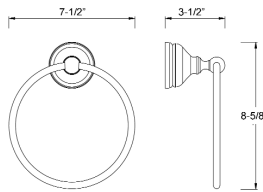

# ANJA ACCESSORIES

L: 2-3/4"  
W: 3-1/2"  
H: 3-3/8"

ADRH100  
Anja Double Robe Hook

L: 7-1/2"  
W: 3-1/2"  
H: 8-5/8"

ATR100  
Anja Towel Ring

L: 26-3/8"  
W: 3-1/2"  
H: 2-3/4"

ATB100-24"  
Anja Towel Bar 24"

L: 26-3/8"  
W: 6-1/8"  
H: 4-3/8"

ADTB100-24"  
Anja Double Towel Bar 24"

L: 9-1/8"  
W: 3-1/2"  
H: 2-3/4"

ATPH100  
Anja Toilet Paper Holder

L: 20-1/2"  
W: 3-1/2"  
H: 2-3/4"

ATB100-18"  
Anja Towel Bar 18"

L: 20-1/2"  
W: 6-1/8"  
H: 4-3/8"

ADTB100-18  
Anja Double Tower Bar 18"

L: 23-5/8"  
W: 5-5/8"  
H: 3"

AGS100  
Anja Glass Shelf

Dimensions and specifications subject to change without notice.