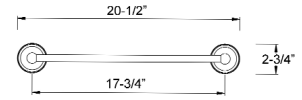

# ANJA ACCESSORIES

L: 2-3/4"  
W: 3-1/2"  
H: 3-3/8"

ADRH100  
Anja Double Robe Hook

L: 7-1/2"  
W: 3-1/2"  
H: 8-5/8"

ATR100  
Anja Towel Ring

L: 26-3/8"  
W: 3-1/2"  
H: 2-3/4"

ATB100-24"  
Anja Towel Bar 24"

L: 26-3/8"  
W: 6-1/8"  
H: 4-3/8"

ADTB100-24"  
Anja Double Towel Bar 24"

L: 9-1/8"  
W: 3-1/2"  
H: 2-3/4"

ATPH100  
Anja Toilet Paper Holder

L: 20-1/2"  
W: 3-1/2"  
H: 2-3/4"

ATB100-18"  
Anja Towel Bar 18"

L: 20-1/2"  
W: 6-1/8"  
H: 4-3/8"

ADTB100-18  
Anja Double Tower Bar 18"

L: 23-5/8"  
W: 5-5/8"  
H: 3"

AGS100  
Anja Glass Shelf

Dimensions and specifications subject to change without notice.