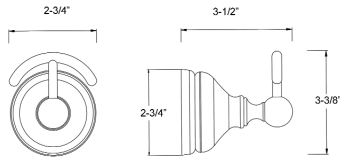

# ANJA ACCESSORIES

L: 2-3/4"  
W: 3-1/2"  
H: 3-3/8"

ADRH100  
Anja Double Robe Hook

L: 7-1/2"  
W: 3-1/2"  
H: 8-5/8"

ATR100  
Anja Towel Ring

L: 26-3/8"  
W: 3-1/2"  
H: 2-3/4"

ATB100-24"  
Anja Towel Bar 24"

L: 26-3/8"  
W: 6-1/8"  
H: 4-3/8"

ADTB100-24"  
Anja Double Towel Bar 24"

L: 9-1/8"  
W: 3-1/2"  
H: 2-3/4"

ATPH100  
Anja Toilet Paper Holder

L: 20-1/2"  
W: 3-1/2"  
H: 2-3/4"

ATB100-18"  
Anja Towel Bar 18"

L: 20-1/2"  
W: 6-1/8"  
H: 4-3/8"

ADTB100-18  
Anja Double Tower Bar 18"

L: 23-5/8"  
W: 5-5/8"  
H: 3"

AGS100  
Anja Glass Shelf

Dimensions and specifications subject to change without notice.