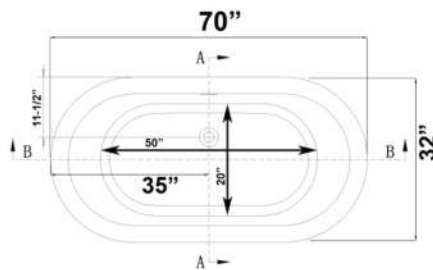

WINSTON 70" RESIN FREESTANDING TUB

Cat.No.
RTDRN70B

L: 70"
W: 32"
H: 23-3/4"

Water depth: 19" to top of tub
Water depth: 15" to overflow
Overflow slot diameter: 3"
Center drain to back of rim: 11-1/2"
Bottom of drain to floor: 2-3/4"
Bathing well to floor: 3"

Gallon Capacity: 66
Shipping Weight: 375 lbs.
Empty Weight: 266 lbs.
Filled Weight: 813 lbs.

(Air jet configuration if system is added, more info on page 2.)

Dimensions of fixture are nominal and specifications subject to change without notice.