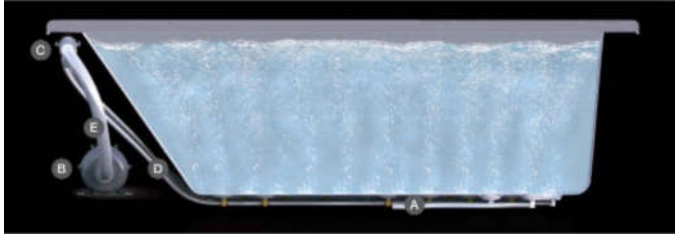

Features:

- ▶ Made of poly-resin blend that is the same color throughout
- ▶ Rim thickness: 3"
- ▶ Continuous rim
- ▶ Angle slope of tub: 24°
- ▶ Available in Matte or Gloss finish
- ▶ Integrated base included
- ▶ No faucet holes
- ▶ Built-in overflow slot
- ▶ Includes white pop-up drain
- ▶ Tub is thoroughly inspected before shipment
- ▶ New: Air jet system now available, more info on page 2

09/07/2021

P 847•244•1234

www.barclayproducts.com

BATHTUB AIR JET KIT

Cat. No.
AIR KIT 1, AIR KIT 2

- A** AIR JET - Bottom air jets for maximum bubble action.
- B** BLOWER - The heart of the massage system.
- C** MANIFOLD - Double back flow security prevention device.
- D** FLEXIBLE PVC HOISING - IAPMO certified.
- E** MAIN AIR INTAKE HOSE - High temperature and pressure resistant.

Air Kit is installed in tub before shipment

Features:

- ▶ 750 Watt blower motor operates system
- ▶ 300 Watt air heater warms air
- ▶ System powered by 120V
- ▶ 16 brass air jets placed in bottom of tub
- ▶ Each air jet has 24 holes
- ▶ Air jet caps available in white (AIR KIT 1) or black (AIR KIT 2)
- ▶ Includes 1 1/4" x 3' main air hose plus 1 1/4" x 9' extension hose
- ▶ Automatic system purge after each use
- ▶ Automatic safety timer turns off system after 20 minutes
- ▶ Includes water tight remote control
- ▶ Compatible with most acrylic, copper and resin tubs with no feet
- ▶ Not available with cast iron tubs or tubs with feet

INSIDE TUB VIEW - WILL VARY BY TUB DESIGN

Air Jet

Remote

Oval bathtub
Sample jet configuration

with end drain

with center drain

Round bathtub
Sample jet configuration

Rectangular bathtub
Sample jet configuration