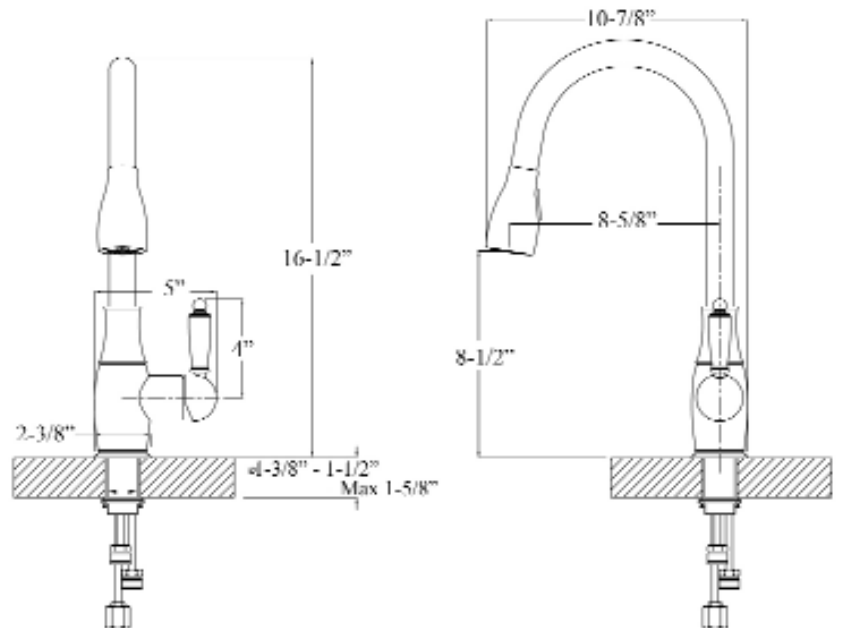

CULLEN SINGLE HANDLE KITCHEN FAUCET

Cat. No.
KFS411-L2

L: 5"
W: 10-7/8"
H: 16-1/2"

Features:

- ▶ Constructed of solid brass
- ▶ Gooseneck spout
- ▶ Magnetic pull down spray
- ▶ Includes 2 braided hoses
- ▶ Hoses have 1/2" male connectors
- ▶ Ceramic disc cartridges
- ▶ Height to spout 8-1/2"
- ▶ Spout reach 8-5/8"
- ▶ Flow rate is 1.8 GPM at 60 psi
- ▶ cUPC/NSF/AB1953 Certified

Finishes:

- CP** Polished Chrome
- BN** Brushed Nickel
- ORB** Oil Rubbed Bronze

Dimensions of fixture are nominal and may vary. Dimensions and specifications subject to change without notice.