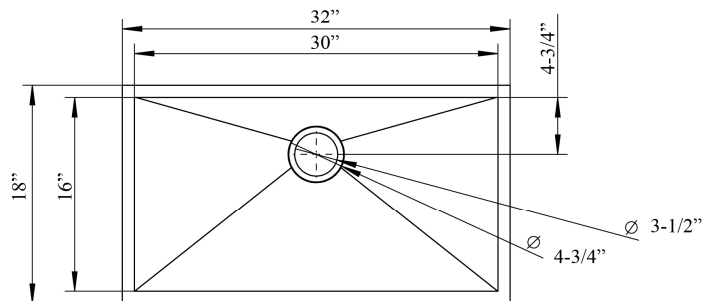

**32" ELLISON SINGLE BOWL
UNDERMOUNT SINK**

Cat. No
KSSSB2152-SS

W: 32"
D: 18"
H: 10"

***Please do NOT cut hole without
template or actual product.**

Interior Dimensions:

Basin Interior: 30" W x 16" D
Basin Depth: 9-1/2"

Features:

- ▶ Solid 16 gauge, 304 grade metal construction
- ▶ Zero radius corners
- ▶ Easy maintenance with matte finish
- ▶ Mounting clips included
- ▶ Insulated for sound reduction
- ▶ Pads on all sides and bottom of sink
- ▶ Lip is 1-1/16" wide
- ▶ Accommodates 3-1/2" drain
- ▶ Drain sold separately
- ▶ Comes with template
- ▶ Wire grid available to purchase separately,
KSSSB2154-WIRE

Dimensions of fixture are nominal and may vary within the range of tolerances established by ANSI Standard A112.19.2. Dimensions and specifications subject to change without notice.