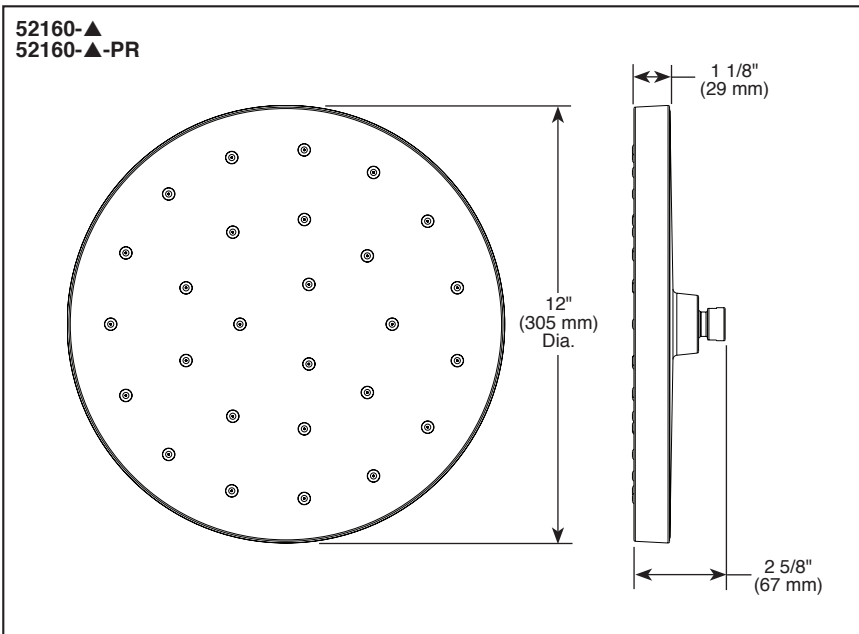

▲ Designate proper finish suffix

Delta reserves the right (1) to make changes in specifications and materials, and (2) to change or discontinue models, both without notice or obligation. Dimensions are for reference only. See current full-line price book or www.deltafaucet.com for finish options and product availability.

DSP-B-52160 Rev. B

Delta Faucet Company

55 E. 111th Street, Indianapolis, IN 46280
350 South Edgeware Road, St. Thomas, ON N5P 4L1
© 2021 Delta Faucet Company