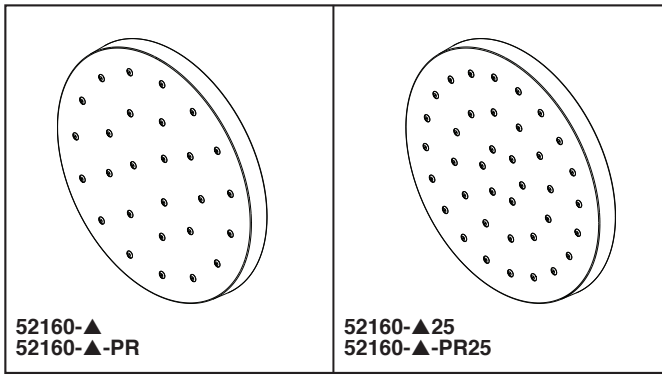

see what Delta can do™

H₂O KINETIC RAINCAN SHOWER HEAD

FEATURES:

- Touch-Clean® Nozzles
- H₂Okinetic® UltraSoak™ Spray
- Lumicoat™ Finish (-PR models only)
- Lumicoat™ Finishes easily wipe clean without cleaners and chemicals on the products most commonly touched areas

STANDARD SPECIFICATIONS

- Max flow rate 1.75 gpm at 80 psi, 6.6 L/min @ 550 kPa (52160-▲)
- Max flow rate 2.5 gpm at 80 psi, 9.5 L/min @ 550 kPa (52160-▲25)
- Ball connector swivel angle is 44° (22° per side)
- Metal ball connector for durability, easy installation
- Standard 1/2"-14 NPT pipe fitting

COMPLIES WITH:

- ASME A112.18.1 / CSA B125.1
- EPA WaterSense® - applies to 52160-▲ and 52160-▲-PR only

Submitted Model No.: _____

Specific Features: _____

▲ Designate proper finish suffix

Delta reserves the right (1) to make changes in specifications and materials, and (2) to change or discontinue models, both without notice or obligation. Dimensions are for reference only. See current full-line price book or www.deltafaucet.com for finish options and product availability.