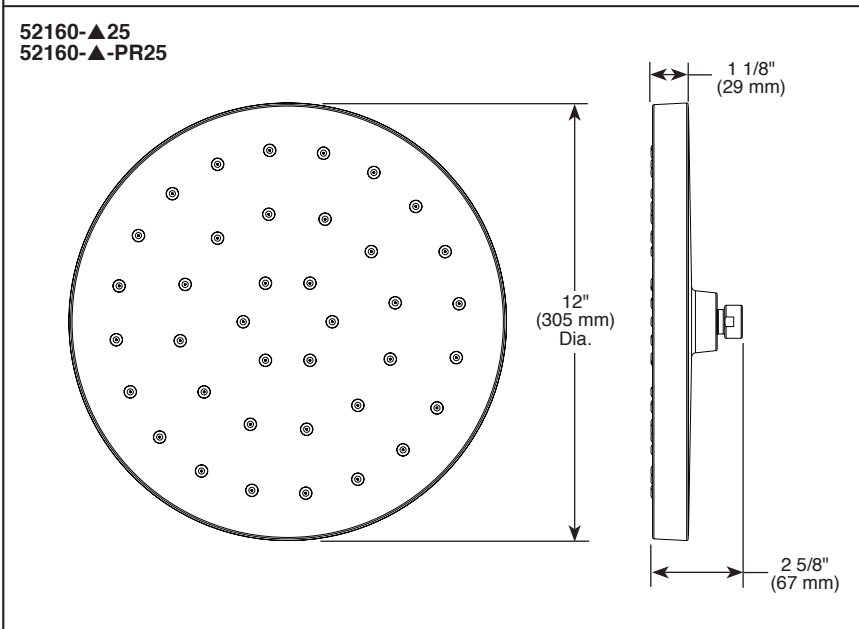

▲ Designate proper finish suffix

Delta reserves the right (1) to make changes in specifications and materials, and (2) to change or discontinue models, both without notice or obligation. Dimensions are for reference only. See current full-line price book or www.deltafaucet.com for finish options and product availability.

DSP-B-52160 Rev. B

Delta Faucet Company

55 E. 111th Street, Indianapolis, IN 46280
350 South Edgeware Road, St. Thomas, ON N5P 4L1
© 2021 Delta Faucet Company