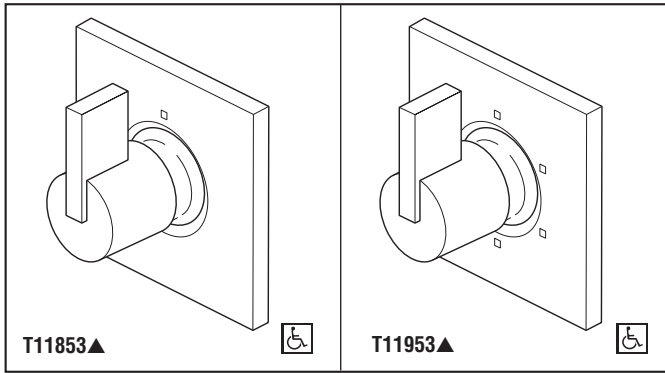

see what Delta can do™

CUSTOM SHOWER DIVERTER

- Vero Collection
- Three Function Diverter Trim (T11853)
- Six Function Diverter Trim (T11953)
- Coordinates With All Delta Vero Styled Bath Suites

Submitted Model No.: _____

Specific Features: _____

T11853▲

T11953▲

STANDARD SPECIFICATIONS

- Three function diverter. 2 individual positions, 1 shared position.
- Six function diverter. 3 individual positions, 3 shared positions.
- Must also order R1 1000 rough-in.
- Two individual positions, no shared positions, order cartridge RP71717.
- Three individual positions, no shared positions, order cartridge RP71718.
- Installation extension kit order RP75137, adds 1" to maximum installation thickness.