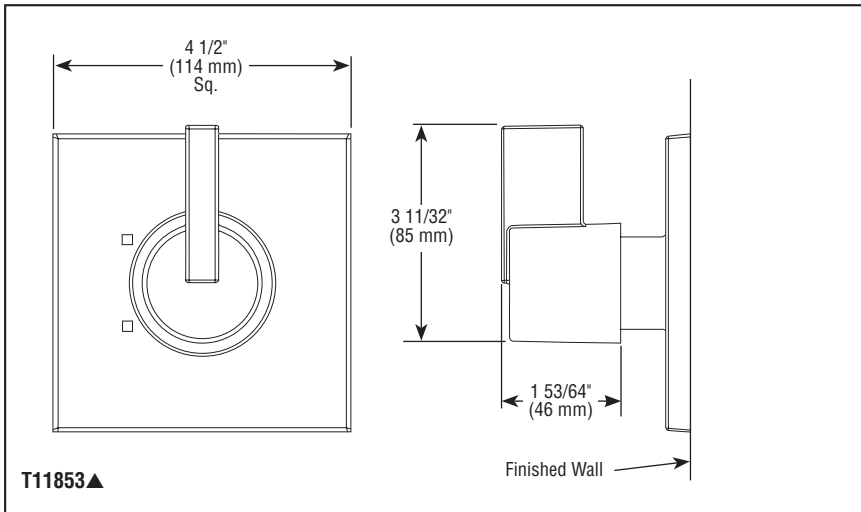

see what Delta can do™

CUSTOM SHOWER DIVERTER

- Vero Collection
- Three Function Diverter Trim (T11853)
- Six Function Diverter Trim (T11953)
- Coordinates With All Delta Vero Styled Bath Suites

Submitted Model No.: _____

Specific Features: _____

T11853▲

T11953▲

STANDARD SPECIFICATIONS

- Three function diverter. 2 individual positions, 1 shared position.
- Six function diverter. 3 individual positions, 3 shared positions.
- Must also order R1 1000 rough-in.
- Two individual positions, no shared positions, order cartridge RP71717.
- Three individual positions, no shared positions, order cartridge RP71718.
- Installation extension kit order RP75137, adds 1" to maximum installation thickness.

COMPLIES WITH:

- ASME A112.18.1 / CSA B125.1
- Indicates compliance to ICC/ANSI A117.1

▲ Designate proper finish suffix

Delta reserves the right (1) to make changes in specifications and materials, and (2) to change or discontinue models, both without notice or obligation. Dimensions are for reference only. See current full-line price book or www.deltafaucet.com for finish options and product availability.