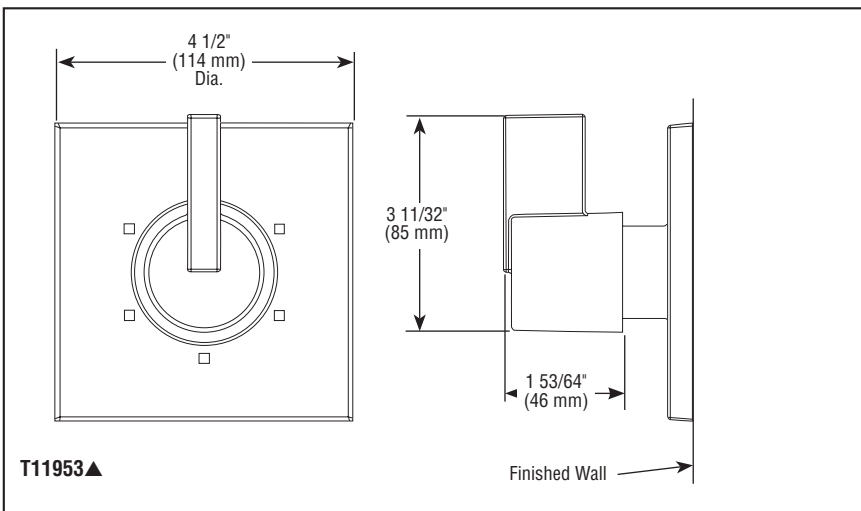

see what Delta can do™

CUSTOM SHOWER DIVERTER

- Vero Collection
- Three Function Diverter Trim (T11853)
- Six Function Diverter Trim (T11953)
- Coordinates With All Delta Vero Styled Bath Suites

Submitted Model No.: _____

Specific Features: _____

T11853▲

T11953▲

STANDARD SPECIFICATIONS

- Three function diverter. 2 individual positions, 1 shared position.
- Six function diverter. 3 individual positions, 3 shared positions.
- Must also order R1 1000 rough-in.
- Two individual positions, no shared positions, order cartridge RP71717.
- Three individual positions, no shared positions, order cartridge RP71718.
- Installation extension kit order RP75137, adds 1" to maximum installation thickness.