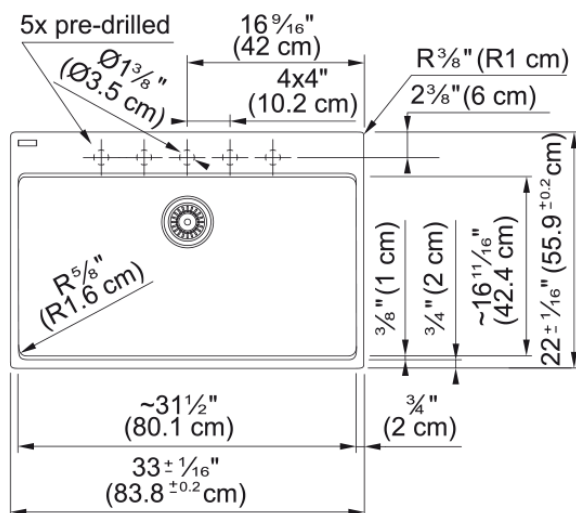

Maris Topmount Sink - MAG61031-ONY | 114.0686.983

Technical Data

Aspect

Sink type	Sink
Type of material	Granite
Number of bowls	1
Color	Onyx
Finish	None

Product Dimensions

Exterior size: right to left	33
Exterior size: front to back	22.008
Large bowl size: right to left	31.457
Large bowl size: front to back	16.614
Large bowl: depth	9.488

Installation

Minimum cabinet size	36"
----------------------	-----

Product specifications

Installation type	Topmount / drop in
Drain hole	3 1/2"
Position of drainer	No drainer

Product identification

Product brand	FRANKE
Product family	Maris
Collection	Maris
Certified by	IAPMO

Features

Drainers number	No drainer
Product reversibility	No
Faucet ledge	Yes
Strainer assembly included	No

Features

Strainer assembly type	No waste kit
Overflow	No
Number of faucet holes	5 - pre-scored
Soap dispenser hole	No