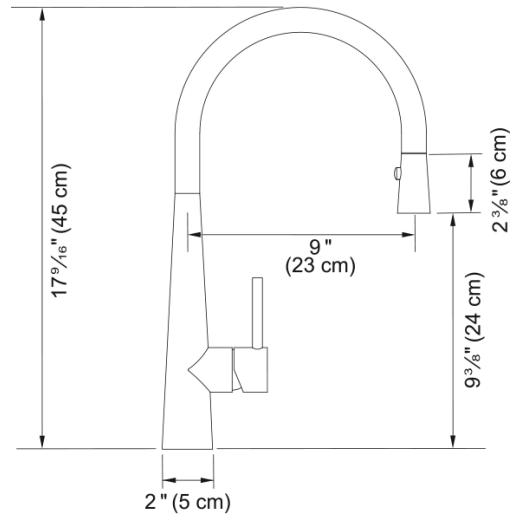

# Steel Pull-Down Faucet - STL-PD-IBK | 115.0619.306

### Product Dimensions

Faucet hole diameter	35 mm
Cartridge dimension	35 mm

### Installation

Mounting type	Shank
Water supply hose connection	1/2"
Water supply hose length	800 mm