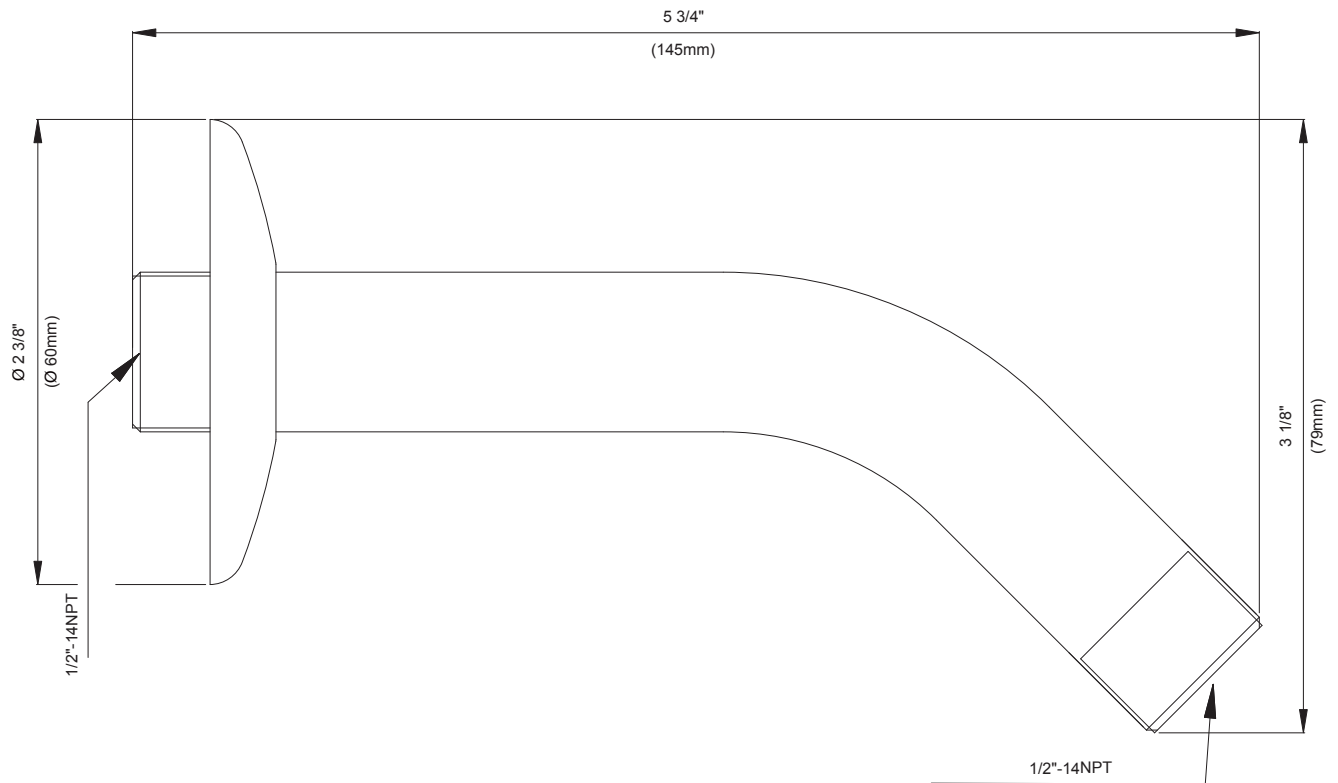

Standards & Certifications

Submittal Information:

Name: _____ Contractor: _____
Location: _____ Contact #: _____