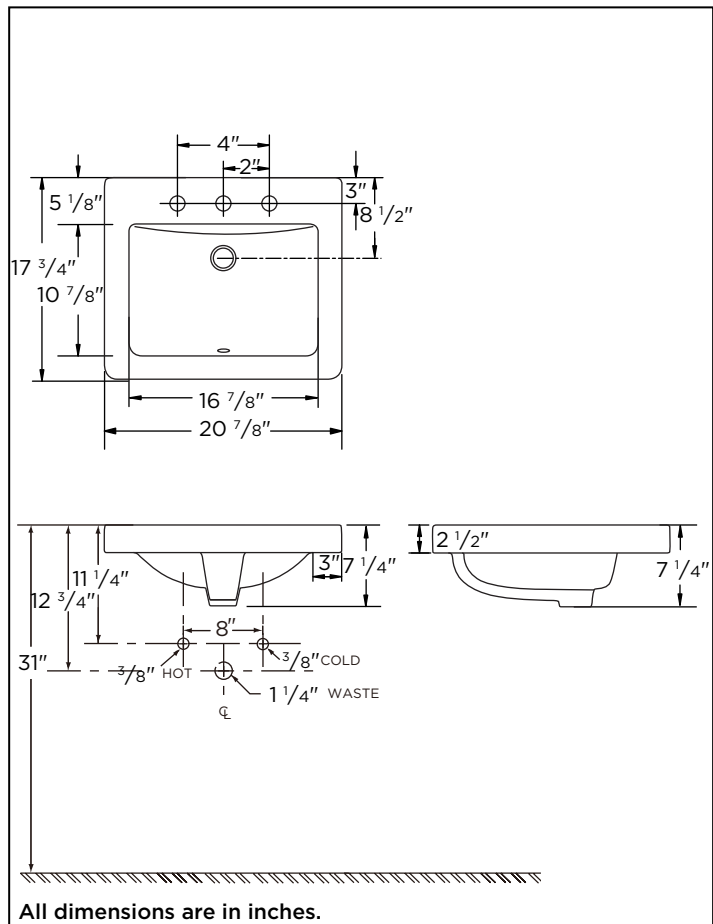

Warranty:

- Limited Lifetime Warranty; Five (5) Year Limited Warranty on other Parts

NOTES: Illustrations may not be drawn to scale.

* Dimensions shown for locations of supply lines and "P" trap are suggested.

IMPORTANT:

Dimensions of fixtures are nominal and may vary within the range of tolerances established by ASME standard A 112.19.2