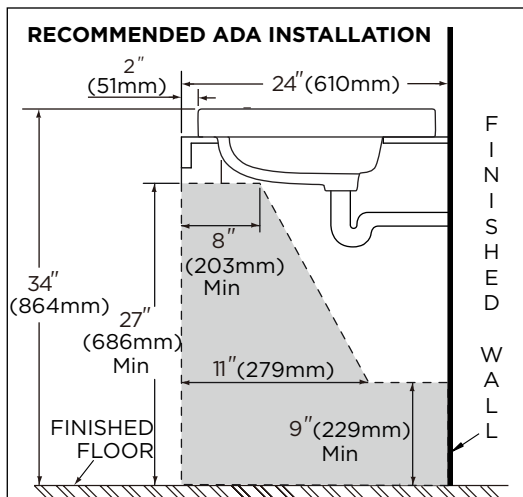

Warranty:

- Limited Lifetime Warranty; Five (5) Year Limited Warranty on other Parts

NOTES: Illustrations may not be drawn to scale.

* Dimensions shown for locations of supply lines and "P" trap are suggested.

IMPORTANT:

Dimensions of fixtures are nominal and may vary within the range of tolerances established by ASME standard A 112.19.2