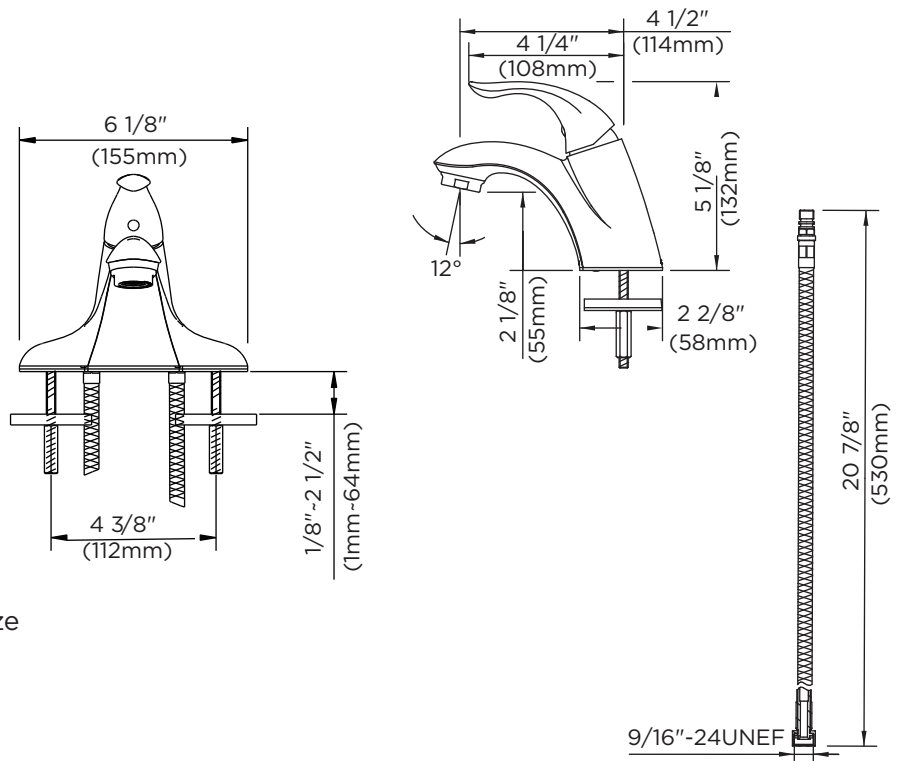

GERBER

40-028 Series Viper™ Single Handle Lavatory Faucet

Features:

- 3 hole installation
- Ceramic disc cartridge GA507906N
- 4" center to center installation range
- Chrome, brushed nickel or tumbled bronze finish
- 1.2 gpm (4.5 L/min) maximum aerator GA50096654N @ 60 psi
- Lead free waterway per NSF/ANSI 372
- Fully ADA compliant
- Limited lifetime warranty
- Meets CEC requirements

Standards & Certifications:

- ASME A112.18.1M
- NSF/ANSI 372
- IAPMO/cUPC
- ICC/ANSI A117.1
- Mass Code
- EPA/WaterSense

Catalog Numbers:

- **40-028** Less drain, Chrome
- **40-028-BN** Less drain, Brushed Nickel
- **40-028-BR** Less drain, Tumbled Bronze

Prefixes Available:

None

Suffixes Available:

- -BN Brushed Nickel
- -BR Tumbled Bronze

Job Name	
Date	
Model Specified	
Quantity	
Customer	
Contractor	
Architect/engineer	

Gerber Toll Free Technical Support: 1-888-648-6466
www.gerberonline.com