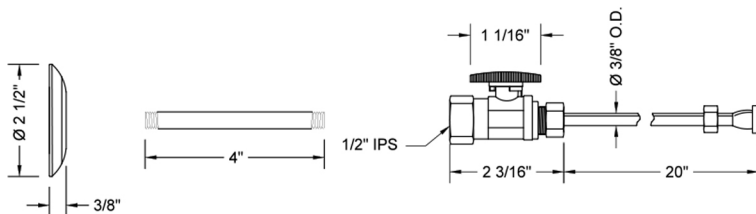

# Quarter Turn Straight Pattern 1/2" IPS x 3/8" O.D. Toilet Supply Kit with Oval Handle, 20" Supply Tube, Escutcheon

**Model #: 619-8-72-**

## FEATURES:

- Complete Toilet Supply Kit
- Kit contains:
  - (1) Quarter Turn Straight Pattern 1/2" IPS x 3/8" O.D. Supply Valve with Oval Handle P/N 619-8
  - (1) 20" Copper Supply Tube P/N 772
  - (1) Escutcheon P/N 741 (ULB P/N 6015)
  - (1) 1/2" Brass Nipple P/N 801-12.4

## SPECIFICATION DRAWING:

COMPONENTS	
DESCRIPTION	QTY:
STRAIGHT VALVE - OVAL HANDLE	1
20" X 3/8" O.D. SUPPLY TUBE	1
ESCUTCHEON	1
PLASTIC FILL VALVE COUPLING NUT	1
4" NIPPLE	1