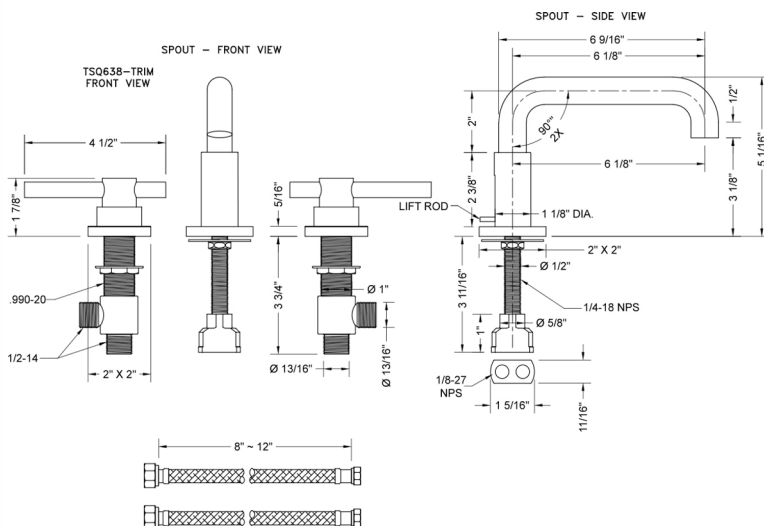

SPECIFICATION DRAWING: