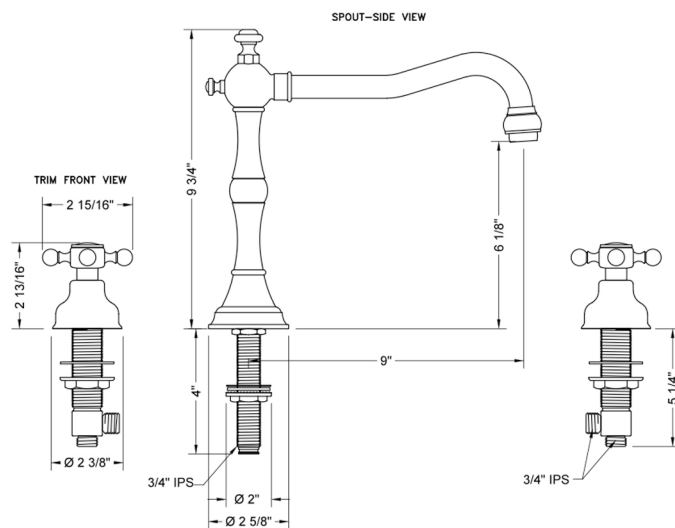

Roaring 20's Roman Tub Set with Ball Cross Handles

Model #: 9930-T678-TRIM-

FEATURES:

- All brass roman deck mount tub set trim
- Quick connect/disconnect spout
- Swivel Spout includes full flow aerator
- Spout Hole Size Min-Max: 1 1/4" - 1 3/8"
- Valve Hole Size Min-Max: 1 1/4" - 1 3/8"
- Both standard metal & porcelain buttons are included for handles
- Requires J-6910 rough in kit

SPECIFICATION DRAWING:

* SPEC SHOWN WITH ROUGH KIT
SOLD SEPARATELY

AVAILABLE HANDLES: