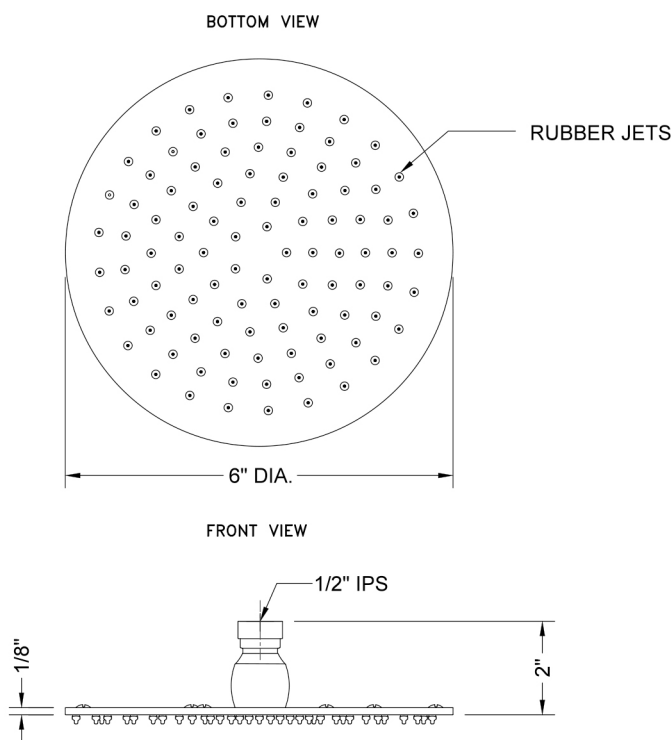

6" Round Rain Machine-1.5 GPM

Model #: S206-1.5-

FEATURES:

- A POWER SHOWER - the technology of the Rain Machine® allows for a strong rain spray at any angle
- 1/2" IPS adjustable brass ball joint to adjust angle of showerhead
- 6" diameter all brass body with 81 easy clean rubber jets
- Available flow rates: 2.5, 2.0, 1.75 & 1.5 GPM
- *2.0 GPM-WaterSense approved

SPECIFICATION DRAWING:

SPRAY PATTERNS:

ANGLES AND FLOW RATES: