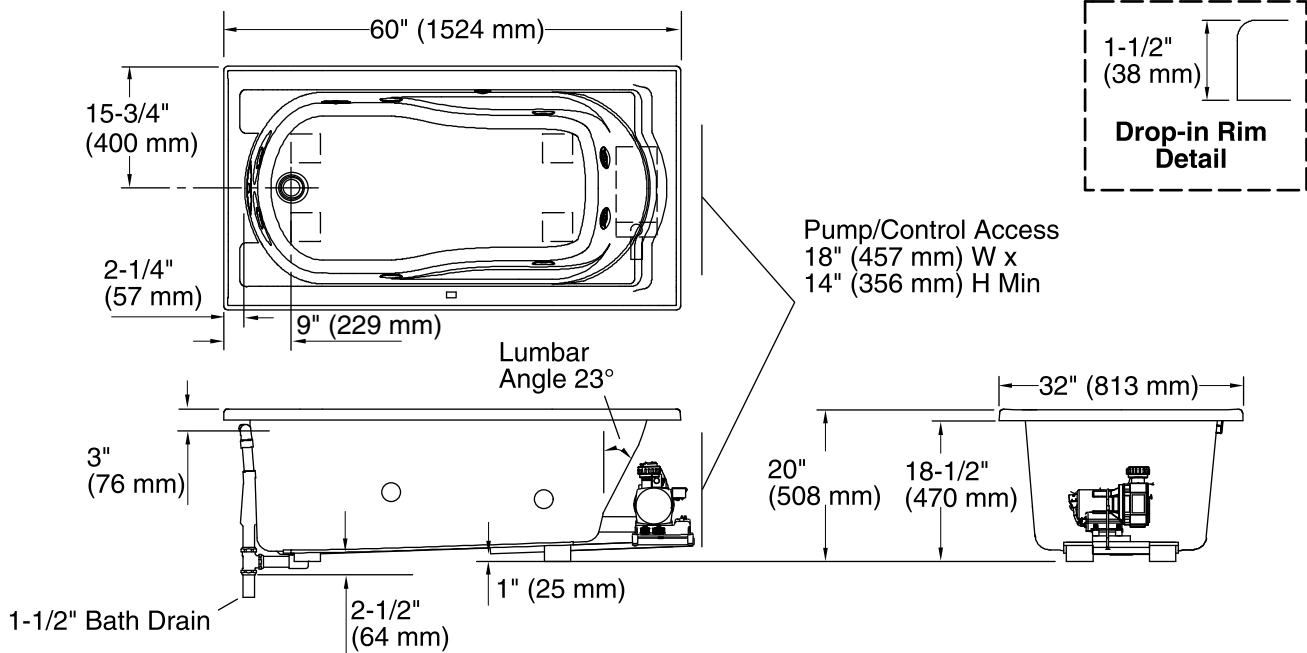

No change in measurements with drain shown. (K-7161-AF)

Required Electrical Service

One dedicated circuit required, protected with Class A Ground-Fault Circuit-Interrupter (GFCI). Outside North America, this device may be known as a Residual Current Device (RCD).

Pump: 120 V, 15 A, 60 Hz

Technical Information

All product dimensions are nominal.

Installation: Drop-in
Drain location: End
Basin area, bottom: 42" x 20" (1067 mm x 508 mm)
Basin area, top: 51" x 24" (1295 mm x 610 mm)
Weight: 100 lbs (45.4 kg)
Minimum floor load: 47 lbs/ft² (229.5 kg/m²)
Water depth: 14" (356 mm)
Water capacity: 60 gal (227.1 L)
Cutout: Drop-in, 58" x 30" (1473 mm x 762 mm)
Electrical component rating: Pump: 120 V, 7 A, 60 Hz
Pump speed: Single
Minimum flat for door: 2-1/2" (64 mm)

Notes

Measure your actual product for rough-in details. Install this product according to the installation instructions.

The hot water supply should be 70% of the capacity of the bath or greater. Installations will vary.