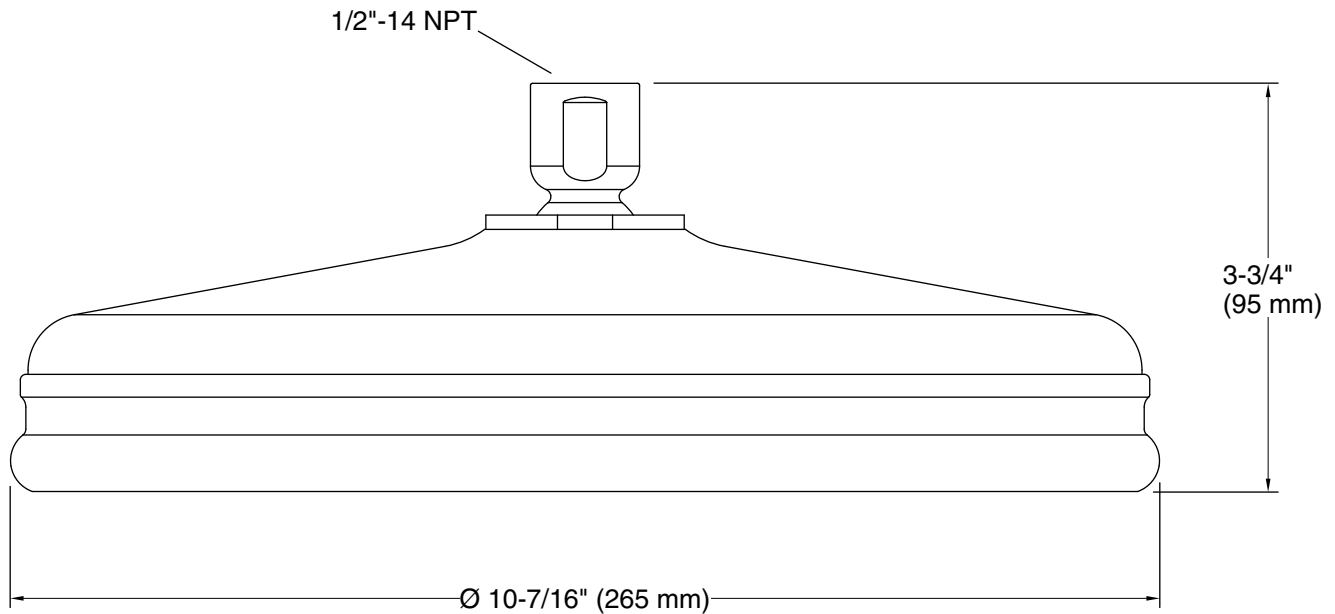

Technical Information

All product dimensions are nominal.

Showerhead/Body Spray:

Rated maximum flow: 2.5 gal/min (9.5 l/min)

Notes

Install this product according to the installation guide.