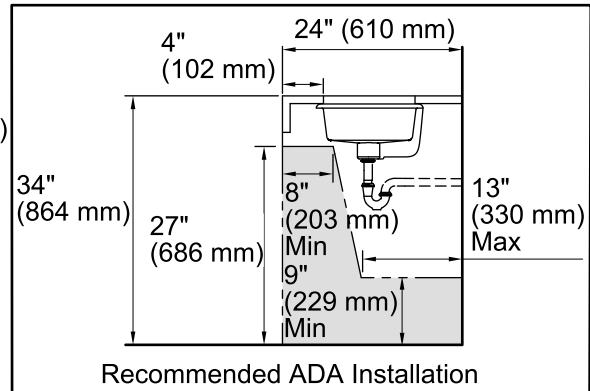

### Technical Information

All product dimensions are nominal.

Bowl configuration:	Single
Installation:	Under-mount
Bowl area (Only):	Length: 17" (432 mm) Width: 13" (330 mm) Water depth: 4-1/2" (114 mm)
Drain hole:	1-3/4" (44 mm)
Template:	1006809-7, required, not included