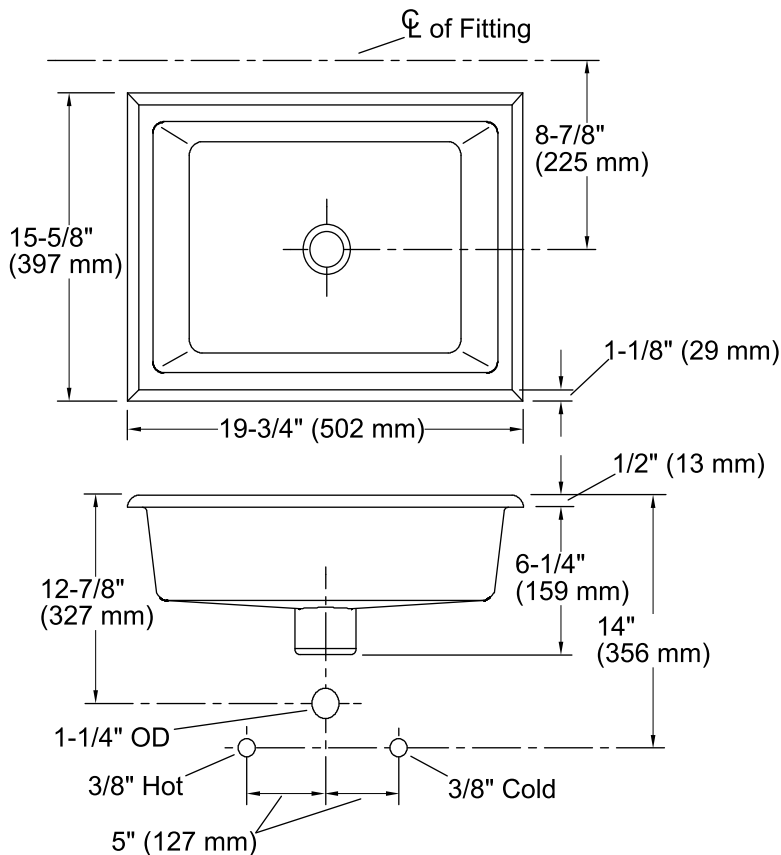

### Technical Information

All product dimensions are nominal.

Bowl configuration:	Single
Installation:	Under-mount
Bowl area (Only):	Length: 17" (432 mm) Width: 13" (330 mm) Water depth: 4-1/2" (114 mm)
Drain hole:	1-3/4" (44 mm)
Template:	1006809-7, required, not included