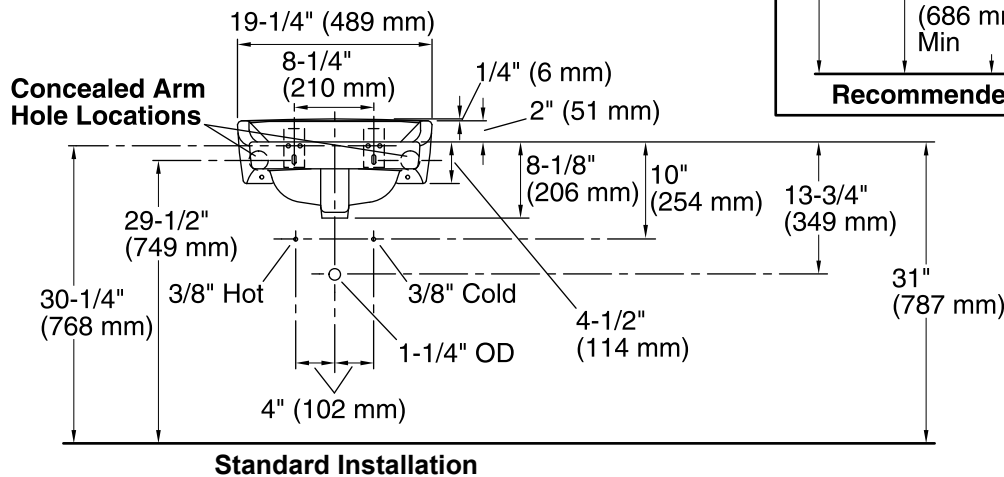

Chesapeake™

Wall-Mount Bathroom Sink

K-1722

Features

- Made from premium materials that withstand high-volume usage
- Constructed of vitreous china
- 19-1/4"L x 17-1/4"W
- Wall-mount installation
- Faucet not included
- Ledge-back
- Includes wall hanger
- Drilled for concealed arm carrier

Recommended Products/Accessories

K-8998 P-Trap

Included Components

Additional Components:
Hanger(s)

ADA

Codes/Standards

ASME A112.19.2/CSA B45.1
ADA
ICC/ANSI A117.1

KOHLER® One-Year Limited Warranty

See website for detailed warranty information.

Available Colors/Finishes

Color tiles intended for reference only.

Color	Code	Description
	0	White
	96	Biscuit
	47	Almond

Technical Information

All product dimensions are nominal.

- Bowl configuration: Single
 Installation: Wall-mount
 Bowl area (Only): Length: 14" (356 mm)
 Width: 11" (279 mm)
 With overflow: Yes
 Water depth: 4-7/16" (113 mm)
 Number of deck holes: 1
 Faucet hole(s): 1-3/8" (35 mm)
 Drain hole: 1-3/4" (44 mm)