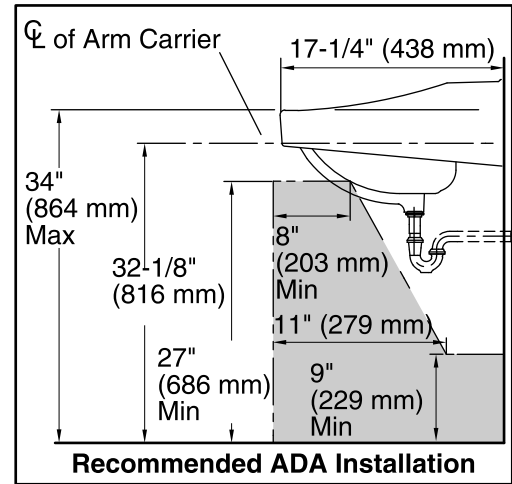

Technical Information

All product dimensions are nominal.

1. Bowl configuration: Single
   Installation: Wall-mount
   Bowl area (Only): Length: 14" (356 mm)
   Width: 11" (279 mm)
   With overflow: Yes
   Water depth: 4-7/16" (113 mm)
   Number of deck holes: 1
   Faucet hole(s): 1-3/8" (35 mm)
   Drain hole: 1-3/4" (44 mm)

Notes

Install this product according to the installation instructions.

ADA compliant when installed to the specific requirements of these regulations.