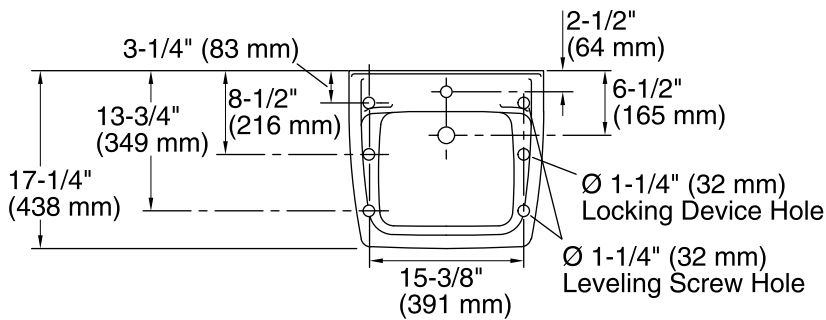

Chesapeake™

Wall-Mount Bathroom Sink

K-1722

Features

- Made from premium materials that withstand high-volume usage
- Constructed of vitreous china
- 19-1/4"L x 17-1/4"W
- Wall-mount installation
- Faucet not included
- Ledge-back
- Includes wall hanger
- Drilled for concealed arm carrier

See website for detailed warranty information.

Available Colors/Finishes

Color tiles intended for reference only.

Color	Code	Description
	0	White
	96	Biscuit
	47	Almond

Technical Information

All product dimensions are nominal.

- Bowl configuration: Single
 Installation: Wall-mount
 Bowl area (Only): Length: 14" (356 mm)
 Width: 11" (279 mm)
 With overflow: Yes
 Water depth: 4-7/16" (113 mm)
 Number of deck holes: 1
 Faucet hole(s): 1-3/8" (35 mm)
 Drain hole: 1-3/4" (44 mm)