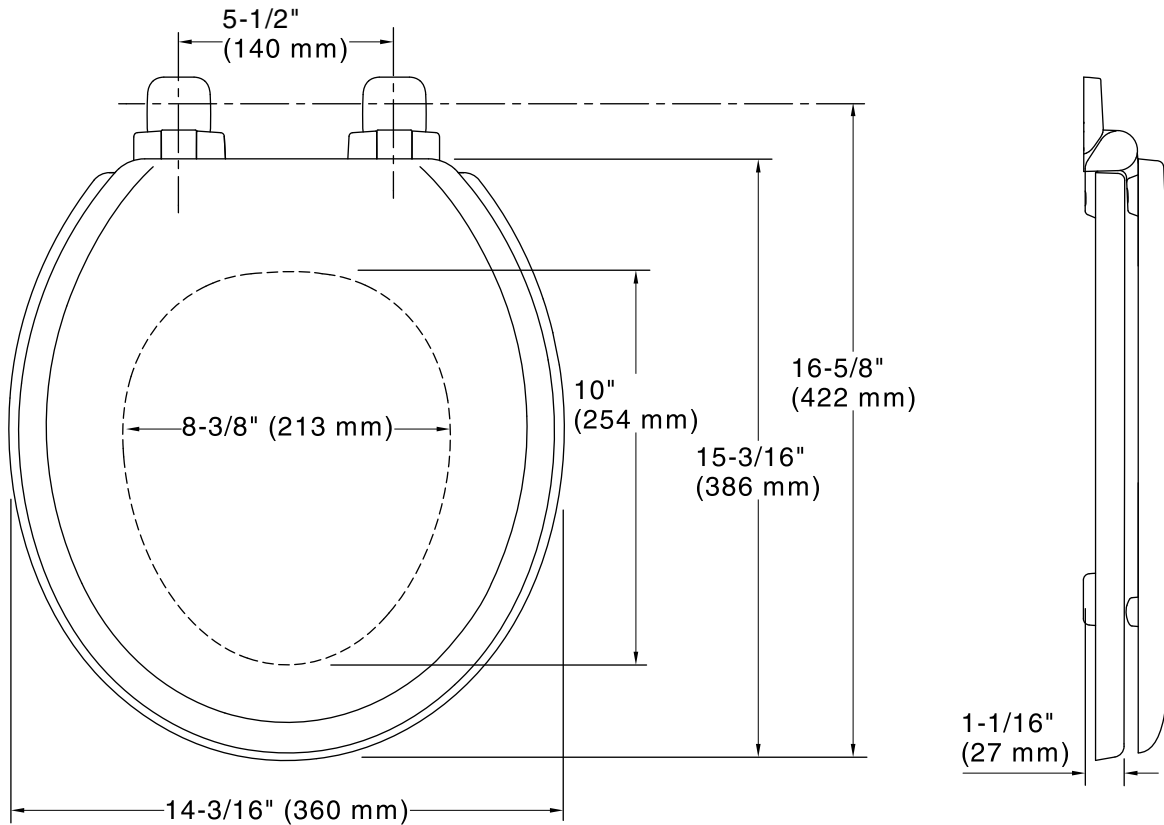

Color	Code	Description
	0	White
	96	Biscuit

Technical Information

All product dimensions are nominal.

Seat shape type: Round-front

Seat front type: Closed-front

Seat-mounting holes: 5-1/2" (140 mm)

Notes

Install this product according to the installation instructions.