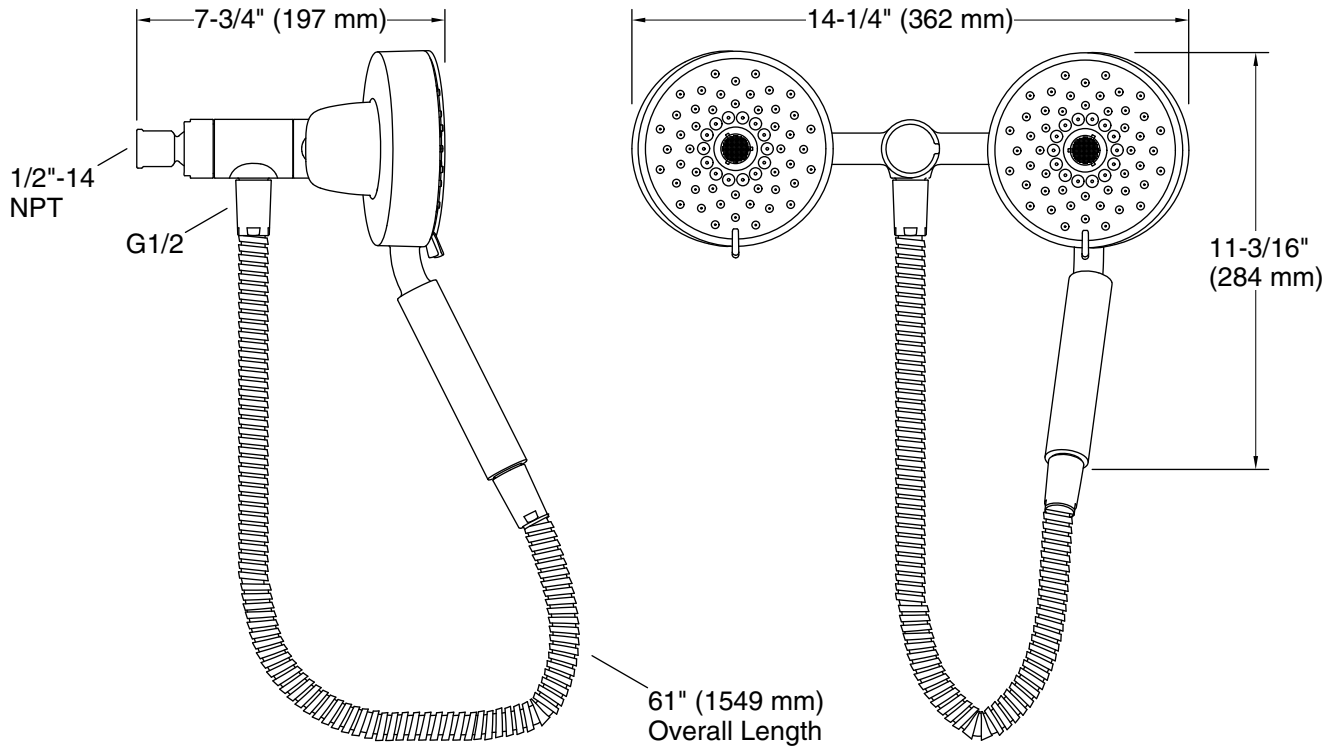

Features

- Multifunction showerhead and handshower each have advanced spray engines to provide three experiences: full coverage, pulsating massage, and silk spray
- Full coverage spray produces an encompassing spray ideal for everyday use
- Pulsating massage spray targets sore muscles to ease away aches and pains
- Silk spray releases a dense, luxurious spray ideal for rinsing
- Pause feature temporarily pauses water flow to conserve water while you lather, shave, or shampoo
- MasterClean™ sprayface features an easy-to-clean surface that withstands mineral buildup
- 2.5 gpm (9.5 lpm) maximum flow rate at 45 psi (3.1 bar)
- Box includes: Showerhead, handshower, and 60" (1524 mm) metal hose

Material

- Premium material construction for durability and reliability
- KOHLER finishes resist corrosion and tarnishing

Installation

- Shower arm and flange sold separately

Included Components

Additional Components:
60" metal hose

Technical Information

All product dimensions are nominal.

Showerhead/Body Spray:

Rated maximum flow: 2.5 gal/min (9.5 l/min)

Pressure:

45 psi (3.1 bar)

Notes

Install this product according to the installation instructions.