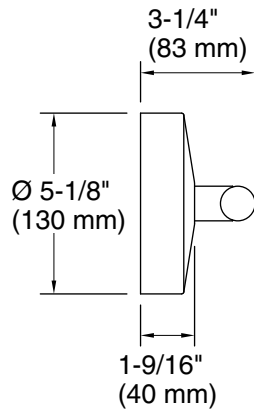

Required Electrical Service

One circuit required.

Lights: 120 V, 60 Hz

Technical Information

All product dimensions are nominal.

Material: Steel, Aluminum, Glass

Lighting Type: Integrated LED

Number of Shades: 2

Shade Type: Glass - frosted

Electrical component rating: LED: 60 Hz, 12 W, 700 Lumens, 3000K