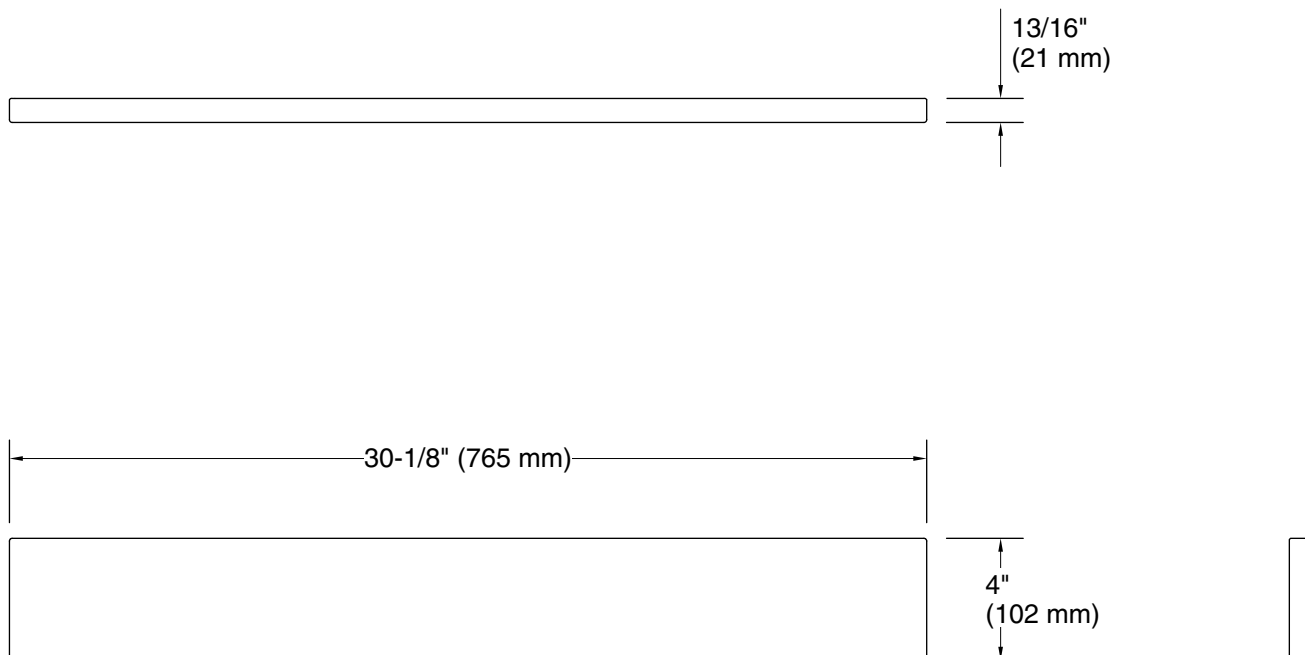

4" x 30" quartz backsplash
K-25815

Features

- Quartz backsplash adds beauty and long-lasting durability to bathroom vanity.
- For use with KOHLER 30" vanity sets.
- Includes one panel.
- Optional 18" side splash available (K-25819, sold separately).

Codes/Standards

None Applicable

KOHLER® One-Year Limited Warranty

See website for detailed warranty information.

4" x 30" quartz backsplash
K-25815

Technical Information

All product dimensions are nominal.

Material: Quartz