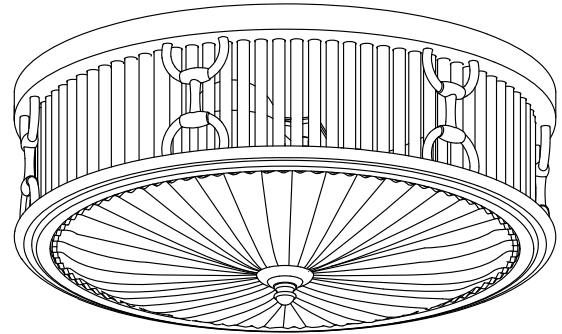

Features

- Uniquely shaped glass shades intersect with decorative metal rings and rods in equestrian-inspired designs.
- A great piece for any space — especially in a hallway, mudroom, bedroom, closet, or bathroom.
- Requires three bulbs with medium (E26) base; type A or G bulb recommended (sold separately).
- Suitable for damp locations, per UL 1598.

Material

- Manufactured with quality materials and complemented with a meticulous finishing process.
- Durable finishes engineered to last and designed to coordinate with KOHLER faucet finishes.

Installation

- Installation hardware included.

Codes/Standards

UL 1598
CSA C22.2 No. 250

KOHLER® Indoor Lighting Fixtures Limited Warranty

See website for detailed warranty information.