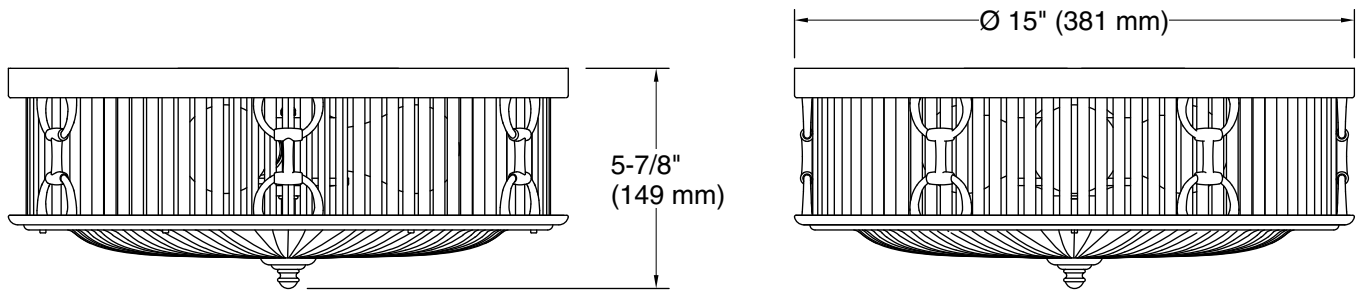

Required Electrical Service

One circuit required.

120 V, 60 Hz

Technical Information

All product dimensions are nominal.

Material: Steel, Brass, Glass
Number of Lights: 3
Lighting Type: Socket-based
Socket Type: E-26 Medium
Number of Shades: 90
Shade Type: Glass - clear