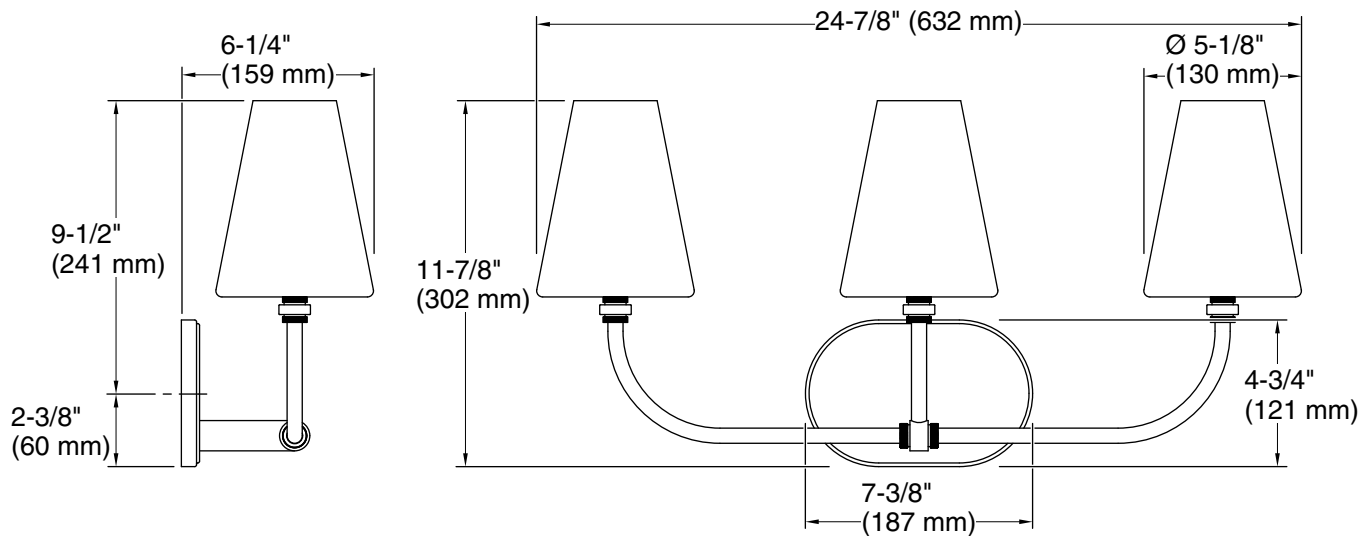

Required Electrical Service

One circuit required.

120 V, 60 Hz

Technical Information

All product dimensions are nominal.

Material: Steel, Glass, Aluminum

Number of Lights: 3

Lighting Type: Socket-based

Socket Type: E-12 Candelabra

Number of Shades: 3

Shade Type: Frosted Glass

Notes

Install this product according to the installation instructions.