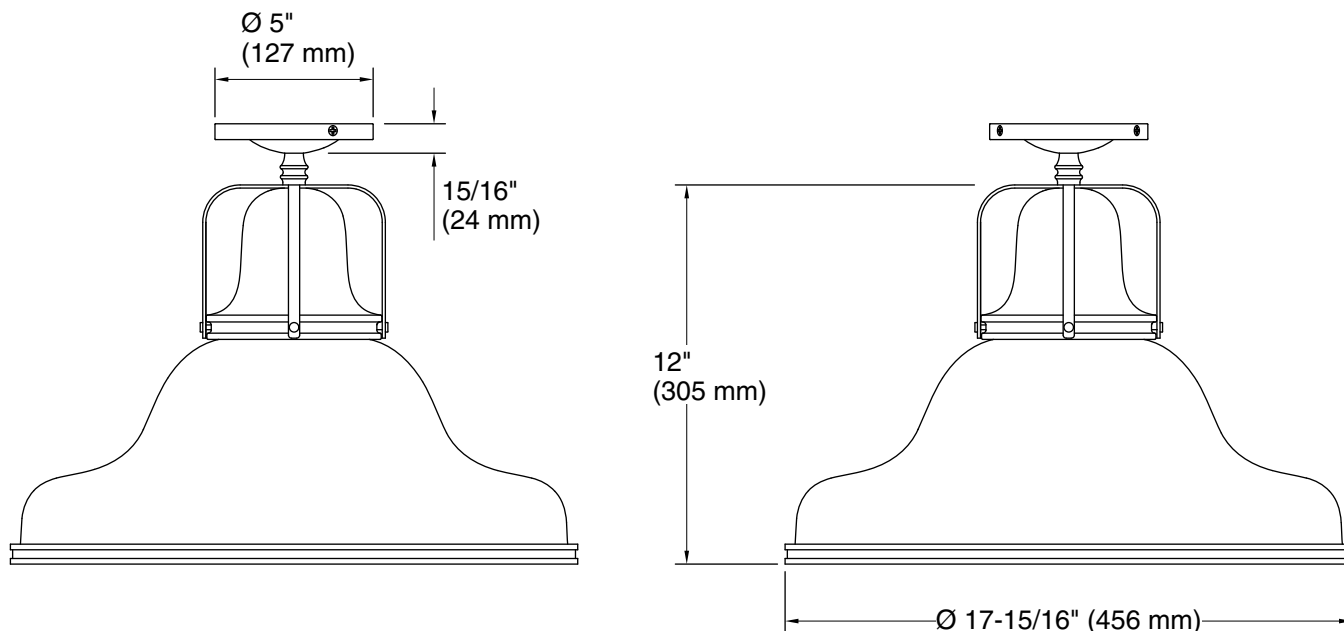

Features

- The double-domed metal shade features a cage detail at the connection.
- A perfect piece for any space — especially in a hallway, mudroom, bedroom, closet, or bathroom.
- Medium base (E26) socket, works best with type A or G light bulbs (sold separately).
- Suitable for damp locations, per UL 1598.

UL 1598
CSA C22.2 No. 250

KOHLER® Indoor Lighting Fixtures Limited Warranty

See website for detailed warranty information.

Available Colors/Finishes

Color tiles intended for reference only.

Color	Code	Description
	CPL	Polished Chrome
	BML	Black, Brass Trim
	WCL	White, Chrome Trim
	WGL	White, Gold Trim

Required Electrical Service

One circuit required.

Lights: 120 V, 12 A, 60 Hz

Technical Information

All product dimensions are nominal.

Material: Steel, Aluminum

Number of Lights: 3

Lighting Type: Socket-based

Socket Type: E-26 Medium

Number of Shades: 1

Shade Type: Metal

Hanging Type: Downrod

Electrical component rating: Socket Rating: 60 Hz, 60 W