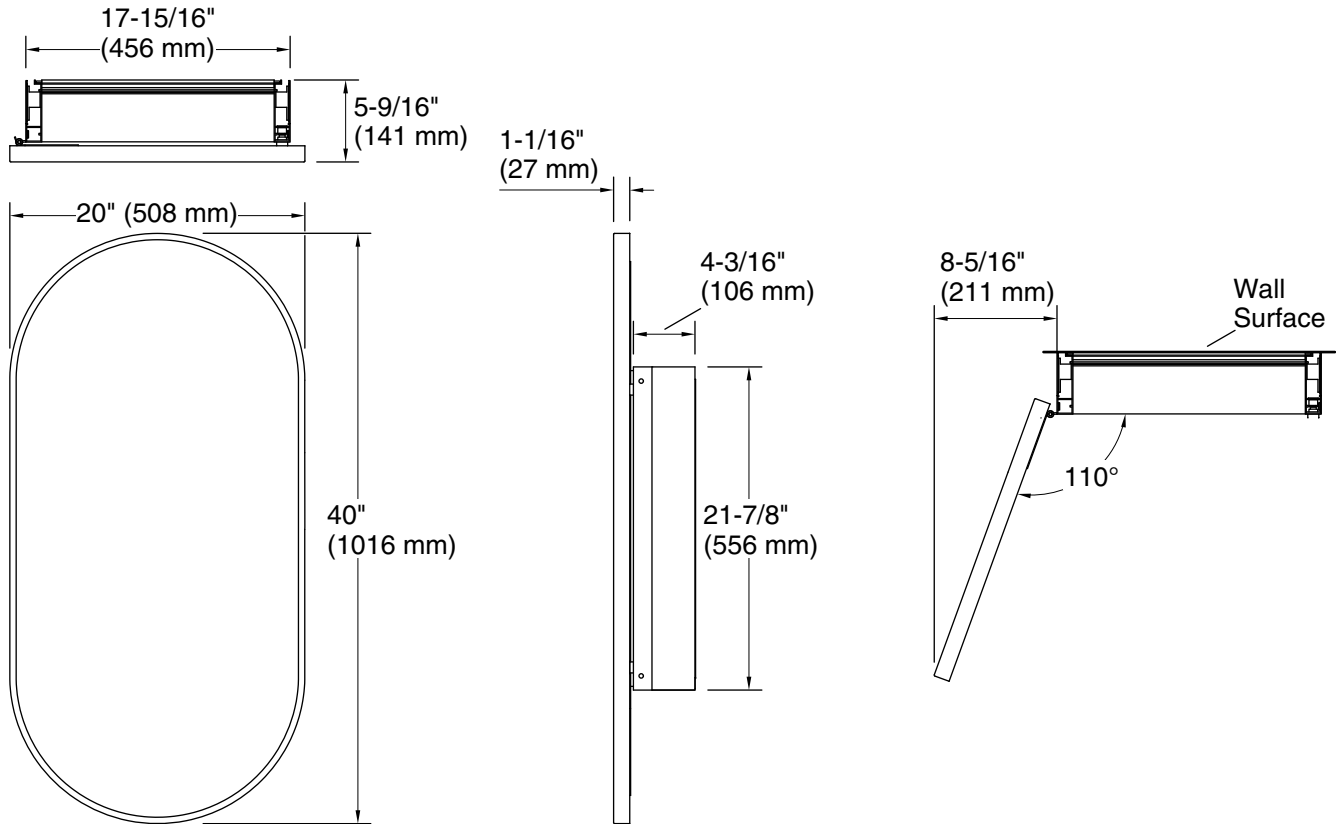

Features

- Front mirror, inside door mirror, and back panel mirror provide superior visibility
- Two adjustable tempered-glass shelves offer additional bathroom storage
- Finish-matched cabinet interior
- Half-shelf adjustable accessory for additional storage included
- Hinges have 110° opening capability

Material

- Anodized aluminum construction with a durable rustproof and chip-resistant finish

Installation

- Surface-mount or recessed
- Can be installed with left- or right-hand swing

Codes/Standards

None Applicable

Technical Information

All product dimensions are nominal.

Notes

Install this product according to the installation instructions.

Select the type of fastener based on the wall material. A minimum 220.4 lb (100 kg) load bearing fastener is recommended. Install the fastener to a stud to avoid possible property and product damage.