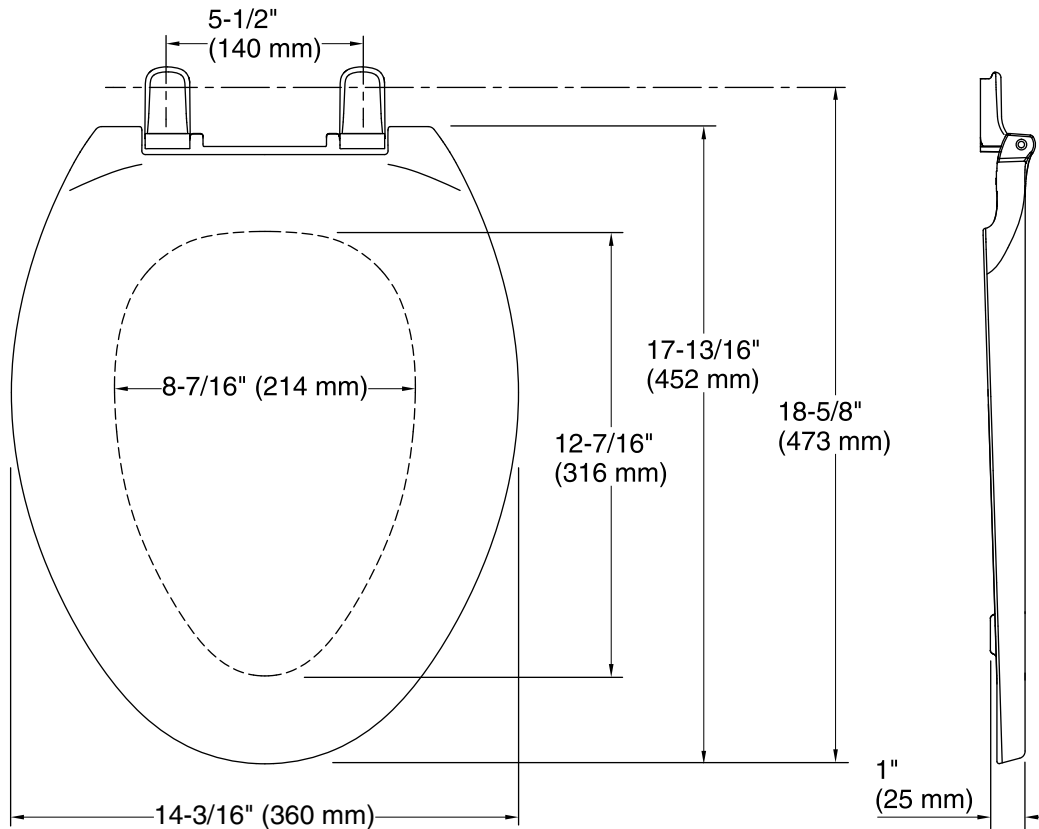

### Technical Information

All product dimensions are nominal.

Seat shape type: Elongated

Seat front type: Closed-front

Seat-mounting holes: 5-1/2" (140 mm)