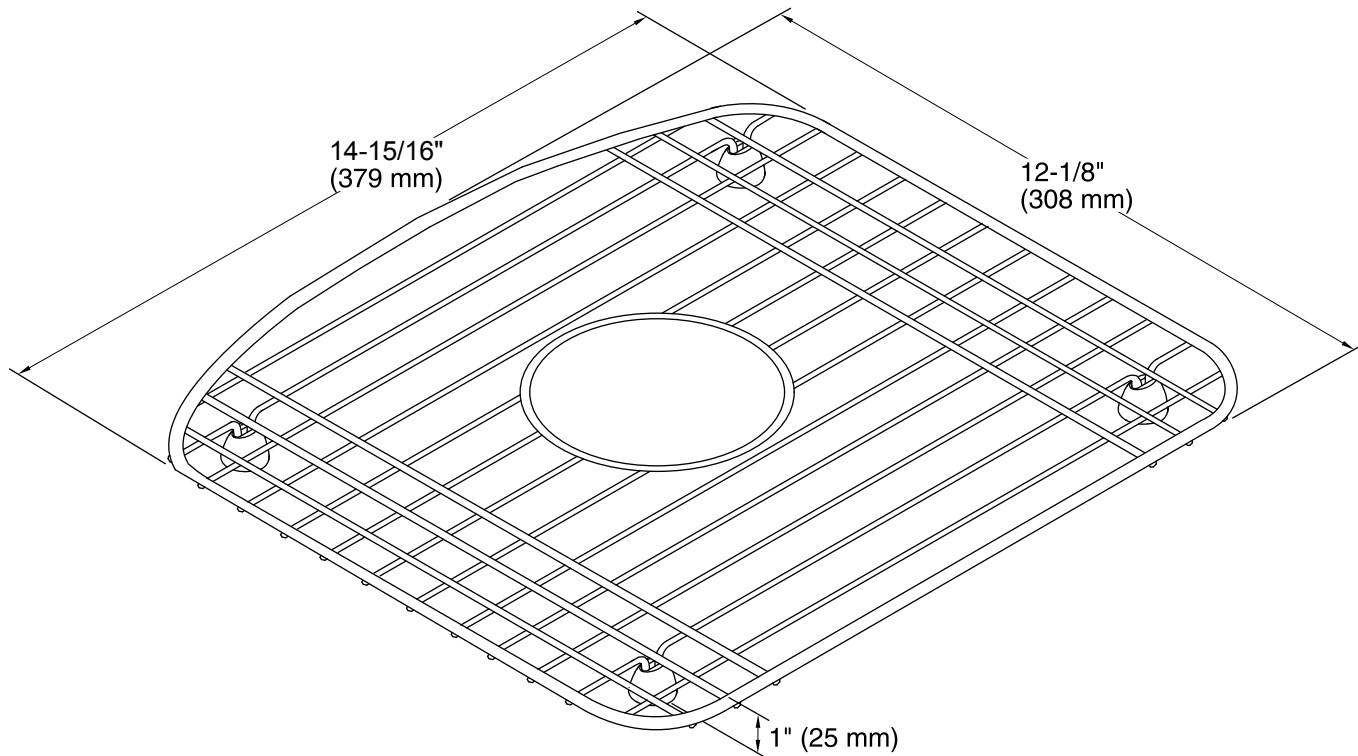

## Features

- Fits in either bowl of the K-5815 and K-5838 Deerfield kitchen sinks.
- Durable stainless-steel construction.
- Helps protect sink surface from daily wear.
- Dishwasher safe.
- Rubber feet provide added protection.

#### Technical Information

All product dimensions are nominal.

Material: Stainless Steel