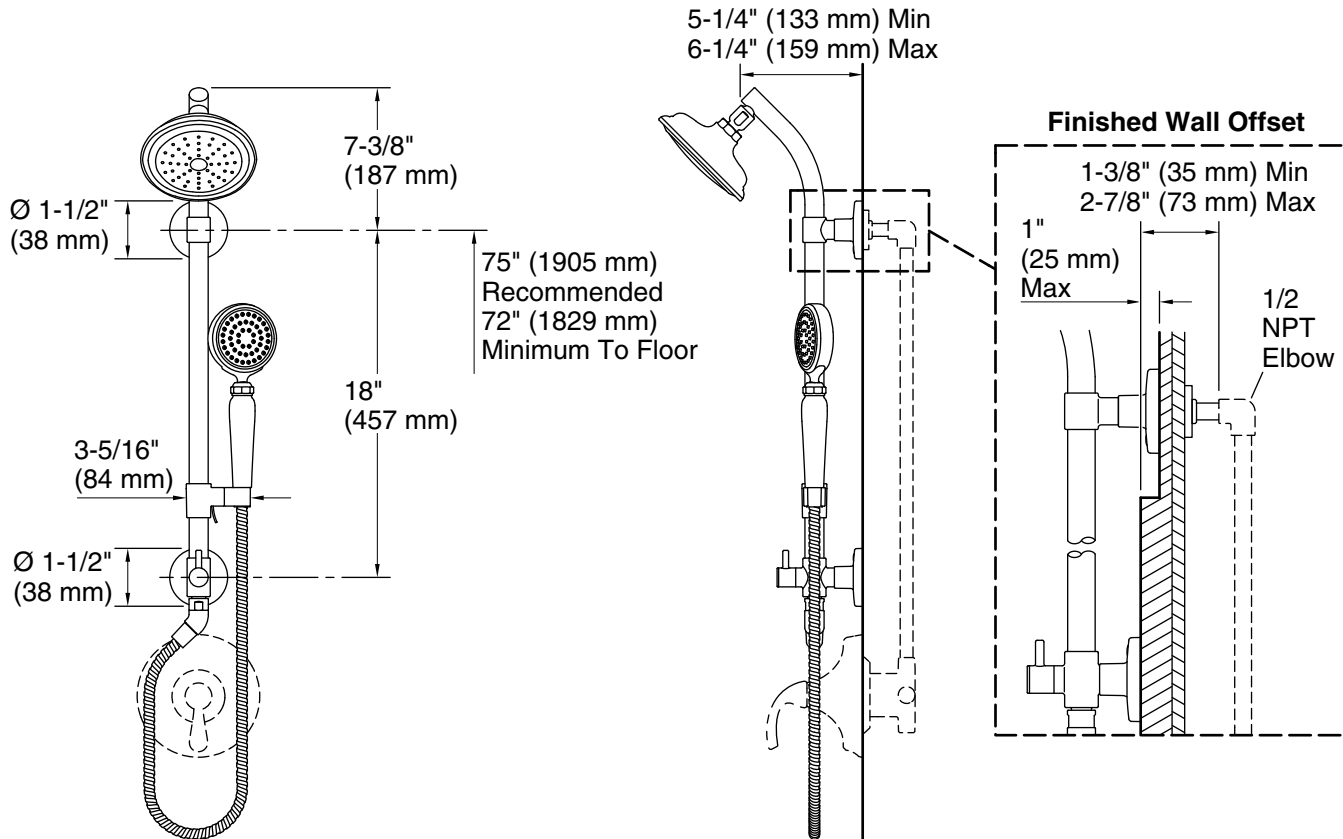

Technical Information

All product dimensions are nominal.

Drain included: No

Handshower:

Rated maximum flow: 2.5 gal/min (9.5 l/min)

Pressure: 45 psi (3.1 bar)

Showerhead/Body Spray:

Rated maximum flow: 2.5 gal/min (9.5 l/min)

Pressure: 45 psi (3.1 bar)

Notes

Install this product according to the installation instructions.

IMPORTANT! The sidebar must be mounted to stud framing at both the top and bottom mounting locations. Do not use or depend on plastic wall anchors to attach the sidebar.

Plumbing codes may require that an atmospheric vacuum breaker be installed in-line to handshowers. Consult with local codes.