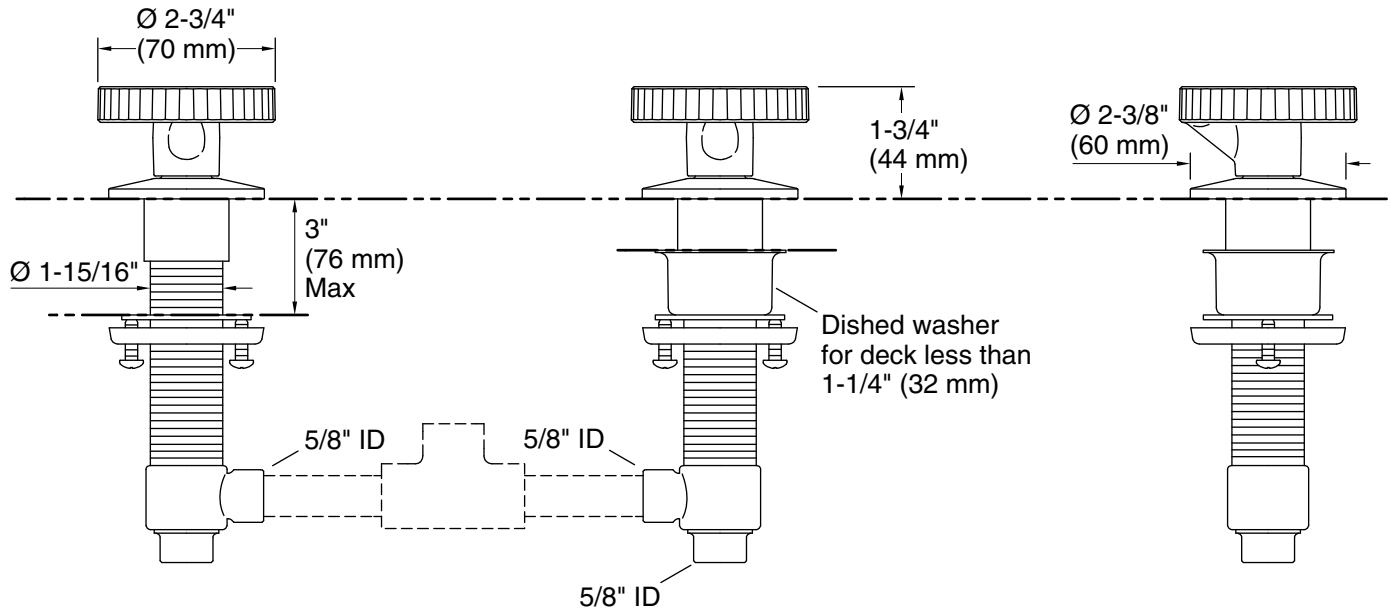

Material

- Premium metal construction for durability and reliability.
- KOHLER finishes resist corrosion and tarnishing.

Required Products/Accessories

- K-77985 deck-mount bath spout with Tube design
- or
- K-77986 deck-mount bath spout with Ribbon design
- or
- K-77987 deck-mount bath spout with Row design

Technical Information

All product dimensions are nominal.

Drain included: No

Notes

Install this product according to the installation instructions.