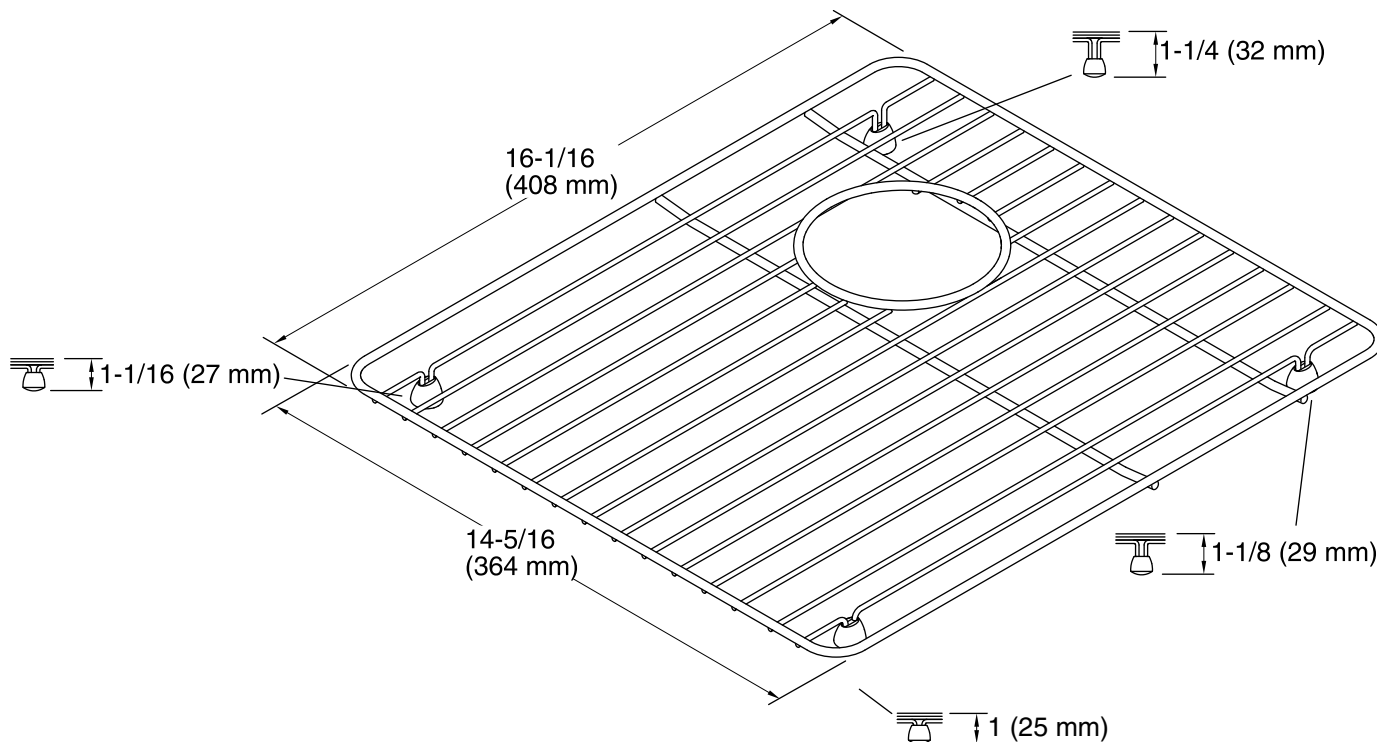

Features

- Fits in the left bowl of K-8669 Riverby sinks.
- Comes included with K-8669 Riverby sinks.
- Durable stainless steel construction.
- Helps protect sink surface from daily wear.
- Dishwasher safe.
- Rubber feet provide added protection.
- Recommended for use with the K-9139 Riverby right-hand rack.

Technical Information

All product dimensions are nominal.

Material: Stainless Steel