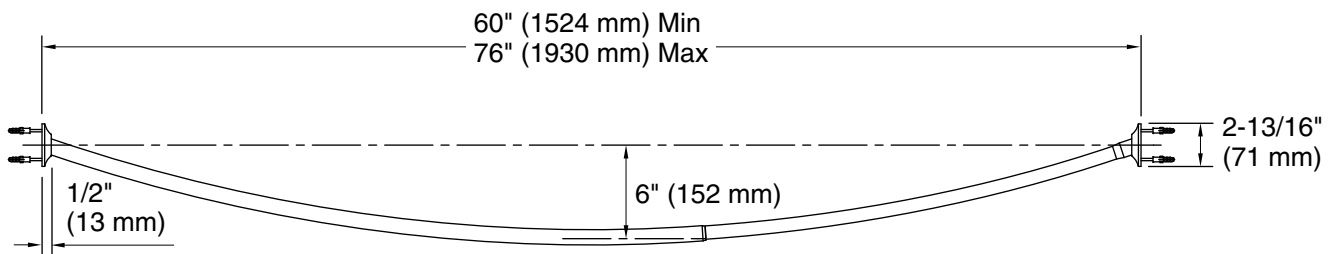

Technical Information

All product dimensions are nominal.

Installation Type: Wall-mount

Material: Stainless Steel

Notes

Install this product according to the installation guide.

CAUTION: Risk of personal injury. Do not install these products in any area where they are likely to be used inadvertently as a grab bar or support bar. These products are not designed or intended for use as a grab bar or support bar.