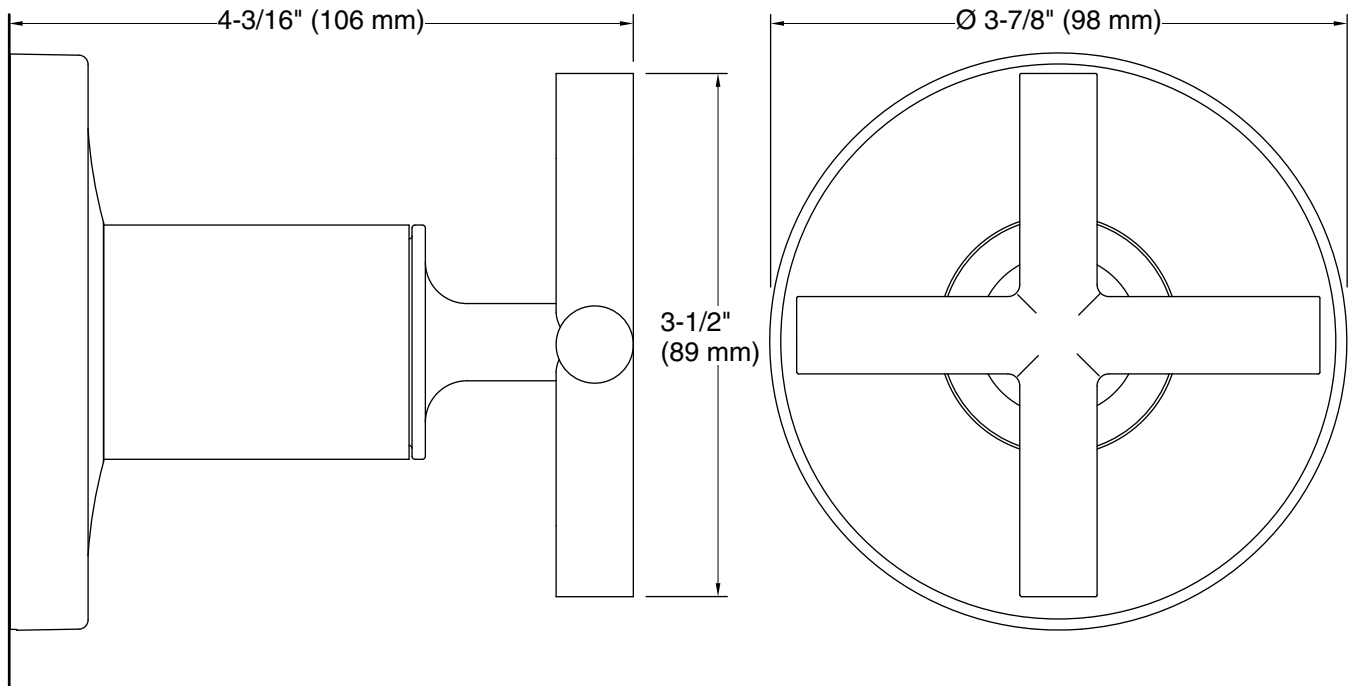

Technical Information

All product dimensions are nominal.

Notes

Install this product according to the installation instructions.

ADA compliant when installed to the specific requirements of these regulations.