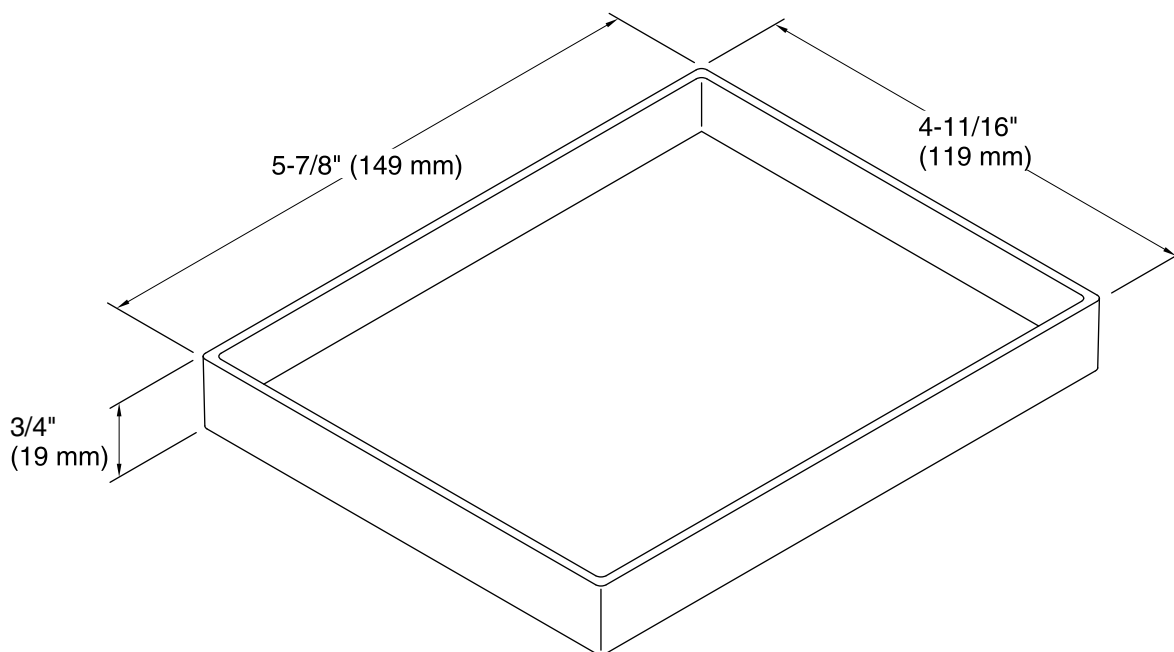

Features

- Tray with rim provides wall-mounted shelf storage for bath items.
- Fits securely on Draft frames, hotelier, and toilet tissue holder (sold separately).
- Pair with other Draft components including trays, containers, hooks, soap dish, and dispenser/tumbler kit (sold separately).
- Durable composite material.
- Coordinates with other products in the Draft collection.

Technical Information

All product dimensions are nominal.