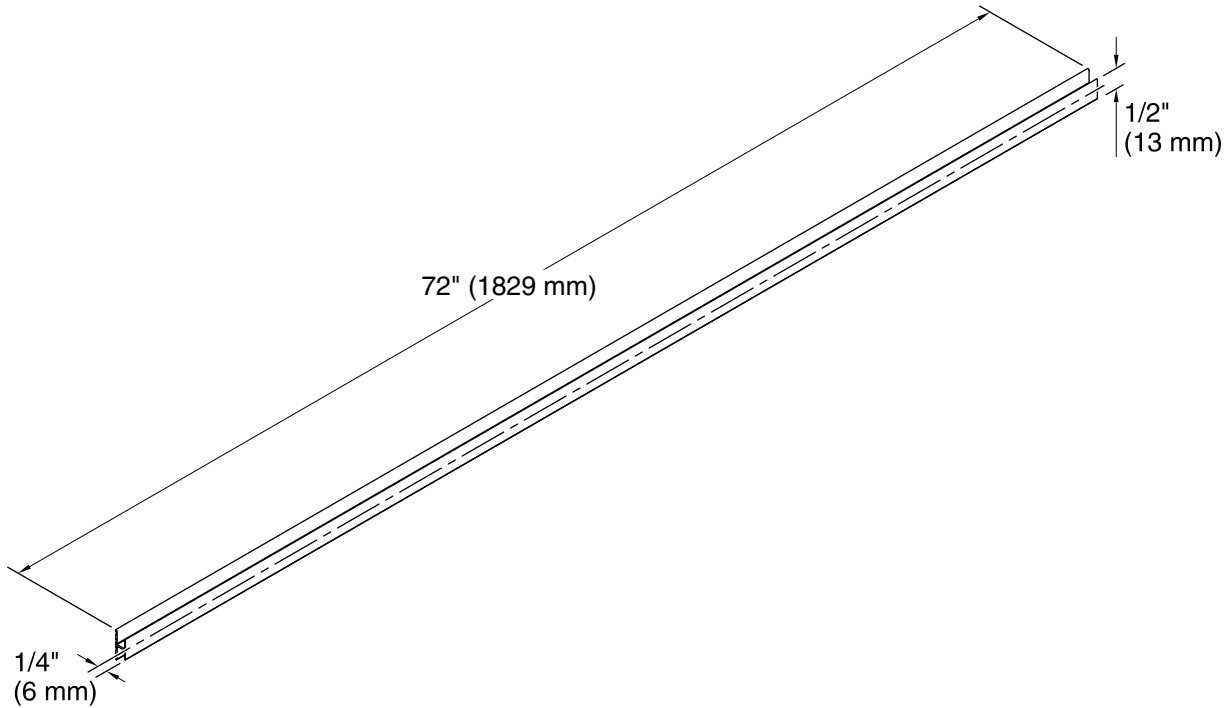

### Features

- For use with KOHLER Choreograph wall panels and accent panels.
- Use to install two shower wall panels vertically or horizontally on one wall.
- Use to install an accent panel.
- Use to install Shower Locker storage.
- Package contains two 72" lengths.
- Aluminum construction.
- Height in-field trimmable.

### Technical Information

All product dimensions are nominal.