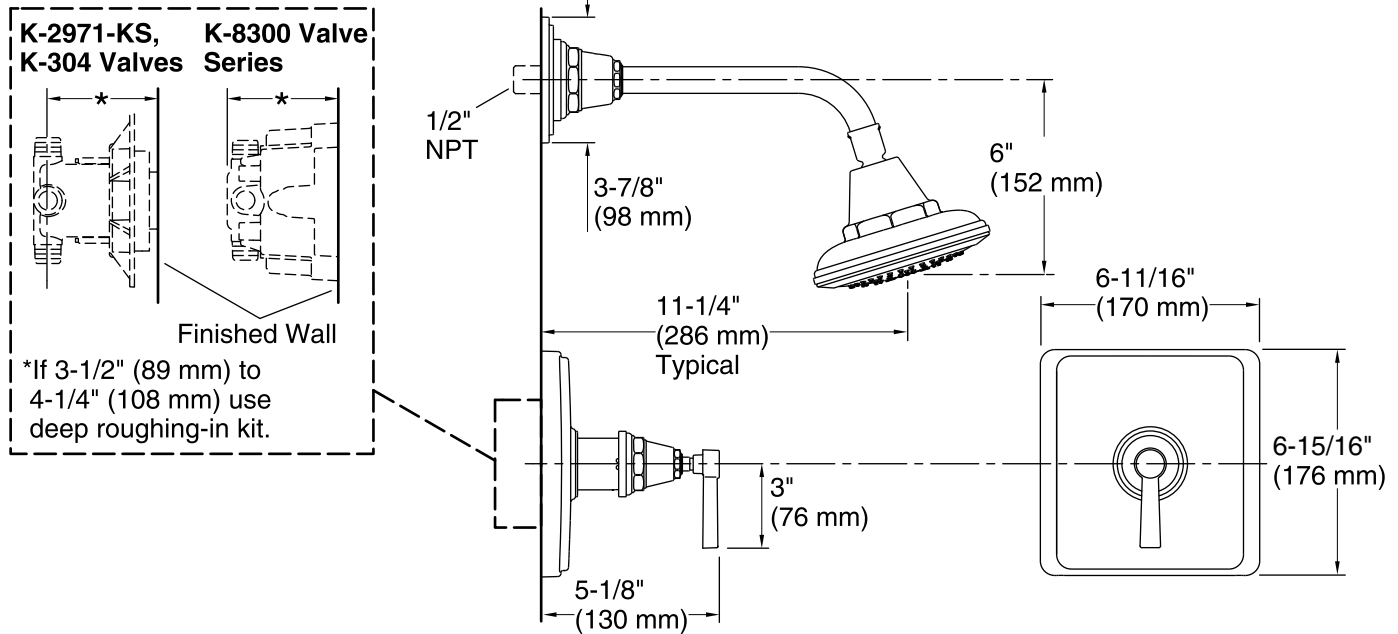

Features

- Includes face plate with handle, shower arm with flange and showerhead.
- Single handle controls both on/off activation and temperature setting.
- Coordinates with Pinstripe faucets and accessories to complete your bathroom.
- Includes single function 2.5 gpm (9.5 l/min) showerhead.
- Showerhead features MasterClean™ sprayface for easy cleaning.
- Pressure-balancing diaphragm technology maintains outlet temperature within +/-3 degrees Fahrenheit during water pressure fluctuations
- Premium material construction with metal handle ensures reliability and durability.
- "Deck or Bath-Mount installation"
- Trim set requires valve to complete installation.
- THIS NEW K-TS13134-4A TRIM REPLACES THE EXISTING K-T13134-4A TRIM. THE NEW TRIM IS IDENTICAL AND INCLUDES TRIM ADAPTER KITS FOR BOTH RITE-TEMP K-304/K-2971 HIFLOW AND THE NEW K-8304 SERIES VALVE.
- Pressure-balancing diaphragm technology maintains outlet temperature within +/-3 degrees Fahrenheit during water pressure fluctuations.
- Provides temperature regulation and automatic anti-scald protection.
- Single handle controls both on/off activation and temperature setting.
- Includes faceplate with ADA-compliant metal lever handle.
- Includes single-function 2.5 gpm (gallons per minute) showerhead.
- Showerhead features MasterClean™ sprayface for easy cleaning.
- Includes showerarm with flange.
- Coordinates with Pinstripe faucets and accessories.
- Premium material construction with metal handle ensures reliability and durability.
- KOHLER finishes resist corrosion and tarnishing, exceeding industry durability standards.
- Trim set requires valve to complete installation (sold separately).

Color	Code	Description
	CP	Polished Chrome
	SN	Vibrant® Polished Nickel
	BN	Vibrant® Brushed Nickel

Technical Information

All product dimensions are nominal.

Showerhead/Body Spray:

Rated maximum flow: 2.5 gal/min (9.5 l/min)