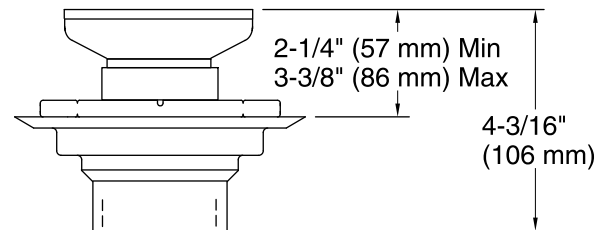

Features

- Removable round-shaped grid plate.
- Reversible collar to accommodate a variety of tile thicknesses.
- 2" and 3" PVC connection.

Material

- Brass and PVC construction.
- KOHLER finishes resist corrosion and tarnishing.

Collar with Threads Facing Down

Collar with Threads Facing Up

Technical Information

All product dimensions are nominal.

Notes

Install this product according to the installation instructions.