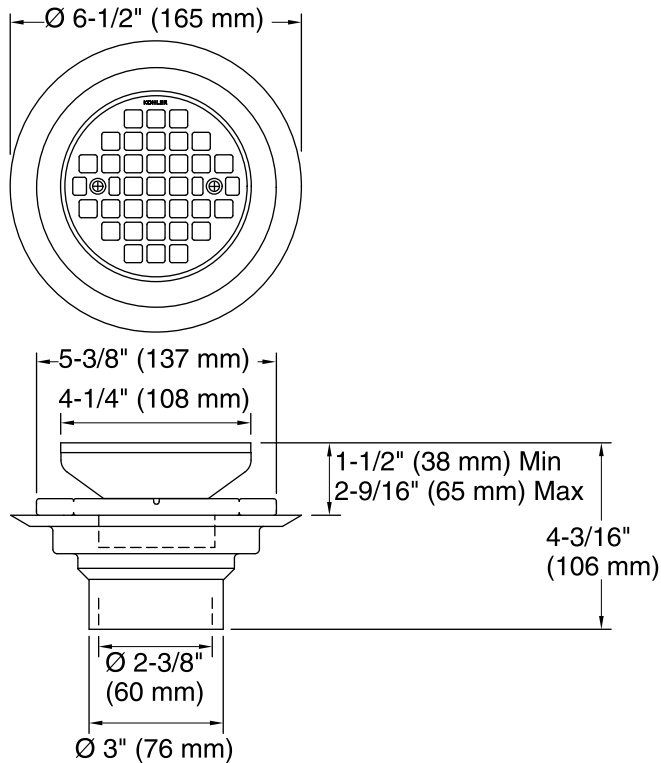

Features

- Removable round-shaped grid plate.
- Reversible collar to accommodate a variety of tile thicknesses.
- 2" and 3" PVC connection.

Material

- Brass and PVC construction.
- KOHLER finishes resist corrosion and tarnishing.

Installation

- Through-the-floor tile-in installation.

Codes/Standards

ASME A112.18.2/CSA B125.2

KOHLER® Faucet Lifetime Limited Warranty

See website for detailed warranty information.

Available Color/Finishes

Collar with Threads Facing Down

Collar with Threads Facing Up

Technical Information

All product dimensions are nominal.

Notes

Install this product according to the installation instructions.