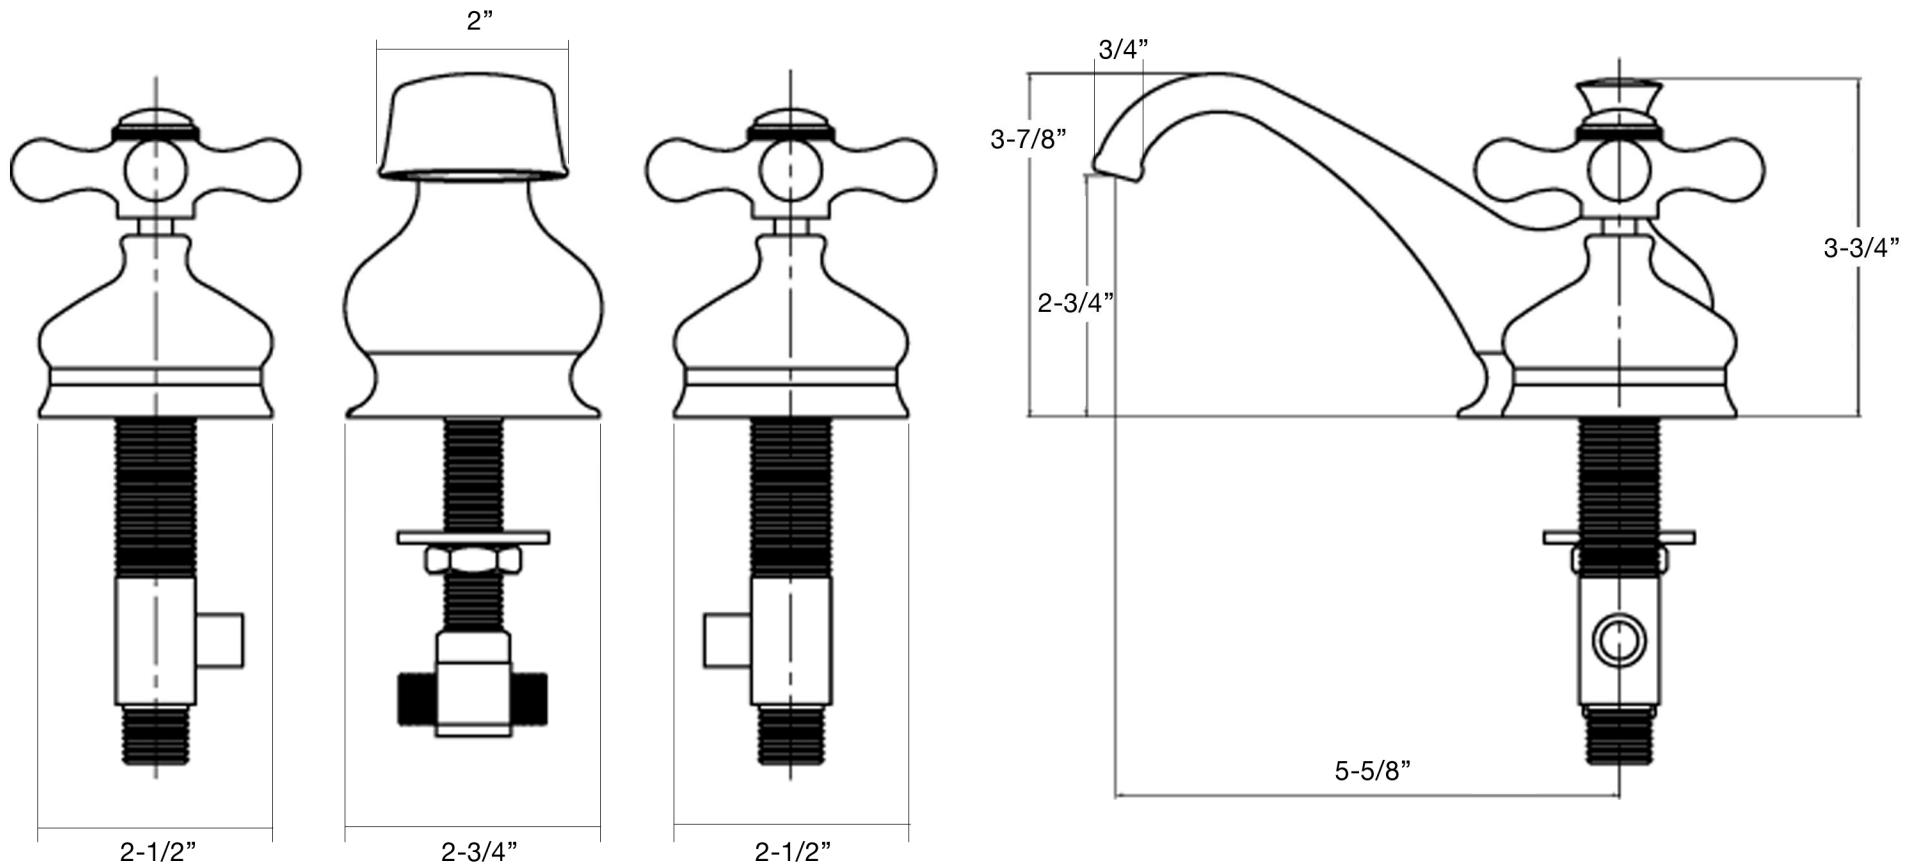

MAIDSTONE

www.MaidstoneSupply.com

Wide Spout Lavatory Faucet

Part No:124-WS1-MC

Approximate Measurements

Contact Maidstone for additional information and specifications. For complete warranty information and a list of dealers visit www.MaidstoneSupply.com. All products and specifications are subject to change without notice. Maidstone is not responsible for typographical and/or dimensional errors. Typographical errors are subject to correction.

Note: Rough-in dimensions may vary +/- 1/2" and are subject to change. No responsibility is assumed by Maidstone.