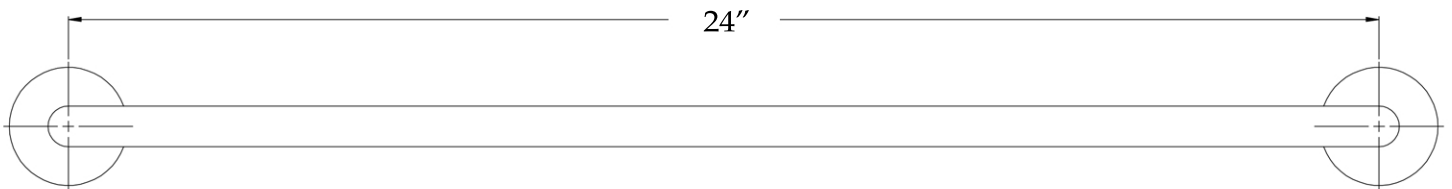

MAIDSTONE

www.MaidstoneSupply.com

24 Inch Towel Bar

Part No: BARA

Contact Maidstone for additional information and specifications. For complete warranty information and a list of dealers visit www.MaidstoneSupply.com. All products and specifications are subject to change without notice. Maidstone is not responsible for typographical and/or dimensional errors. Typographical errors are subject to correction.

Note: Rough-in dimensions may vary +/- 1/2" and are subject to change. No responsibility is assumed by Maidstone.