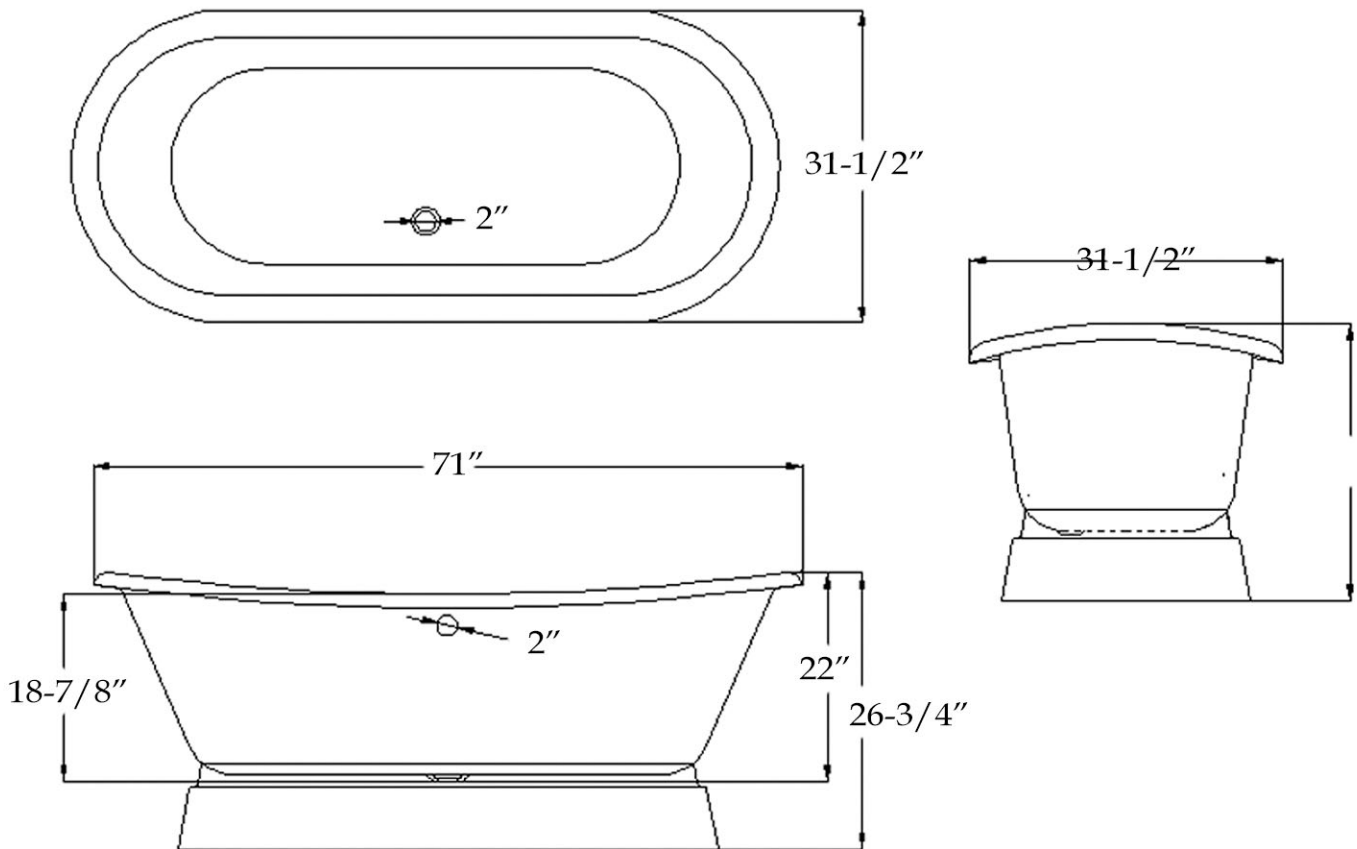

MAIDSTONE

www.MaidstoneSupply.com

Double Slipper Pedestal Tub

Part No: 1201DES-71-0-10

Weight (empty): 551 lbs Weight (filled): 993 lbs Capacity: 53 gal Water depth: 13"

Contact Maidstone for additional information and specifications. For complete warranty information and a list of dealers visit www.MaidstoneSupply.com. All products and specifications are subject to change without notice. Maidstone is not responsible for typographical and/or dimensional errors. Typographical errors are subject to correction.

Note: Rough-in dimensions may vary +/- 1/2" and are subject to change. No responsibility is assumed by Maidstone.