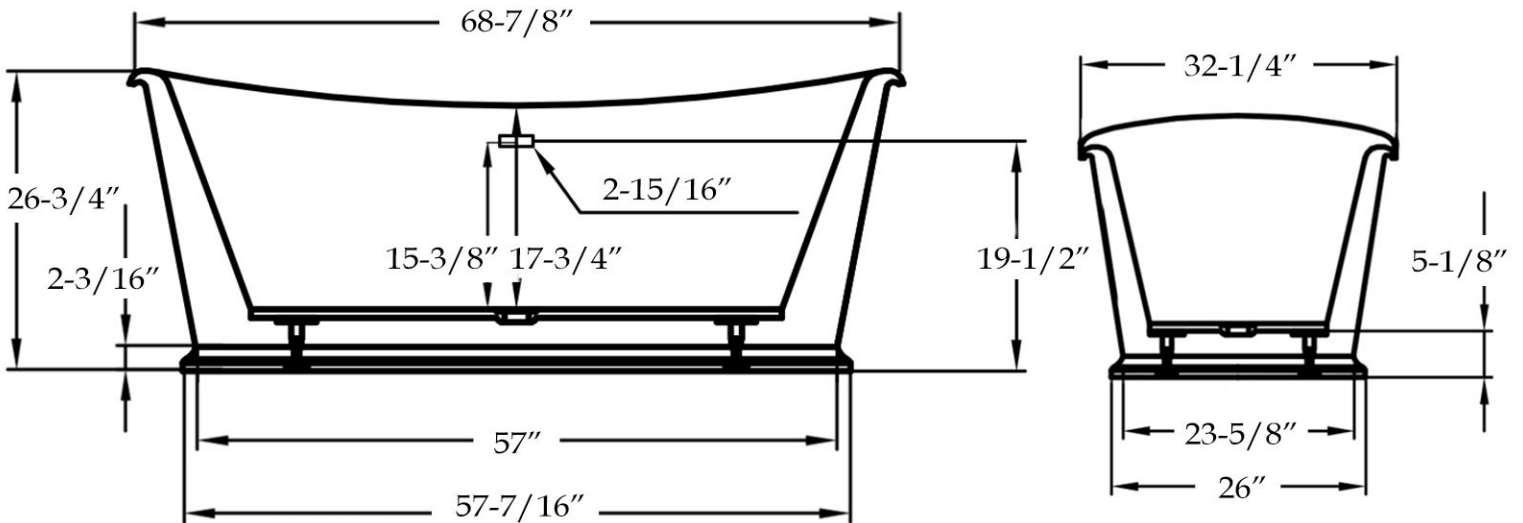

MAIDSTONE

www.MaidstoneSupply.com

Acrylic Contemporary Tub

Part No: 220VL

Volume: 63 gal Weight: 88 lbs

Contact Maidstone for additional information and specifications. For complete warranty information and a list of dealers visit www.MaidstoneSupply.com. All products and specifications are subject to change without notice. Maidstone is not responsible for typographical and/or dimensional errors. Typographical errors are subject to correction.

Note: Rough-in dimensions may vary +/- 1/2" and are subject to change. No responsibility is assumed by Maidstone.