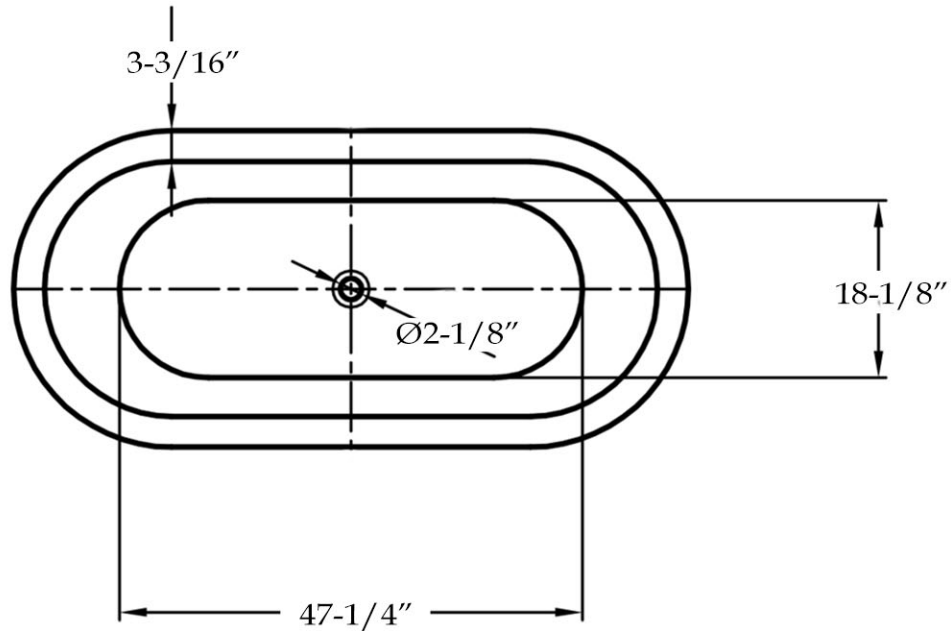

MAIDSTONE

www.MaidstoneSupply.com

Acrylic Contemporary Tub

Part No: 220VL

Volume: 63 gal Weight: 88 lbs

Contact Maidstone for additional information and specifications. For complete warranty information and a list of dealers visit www.MaidstoneSupply.com. All products and specifications are subject to change without notice. Maidstone is not responsible for typographical and/or dimensional errors. Typographical errors are subject to correction.

Note: Rough-in dimensions may vary +/- 1/2" and are subject to change. No responsibility is assumed by Maidstone.