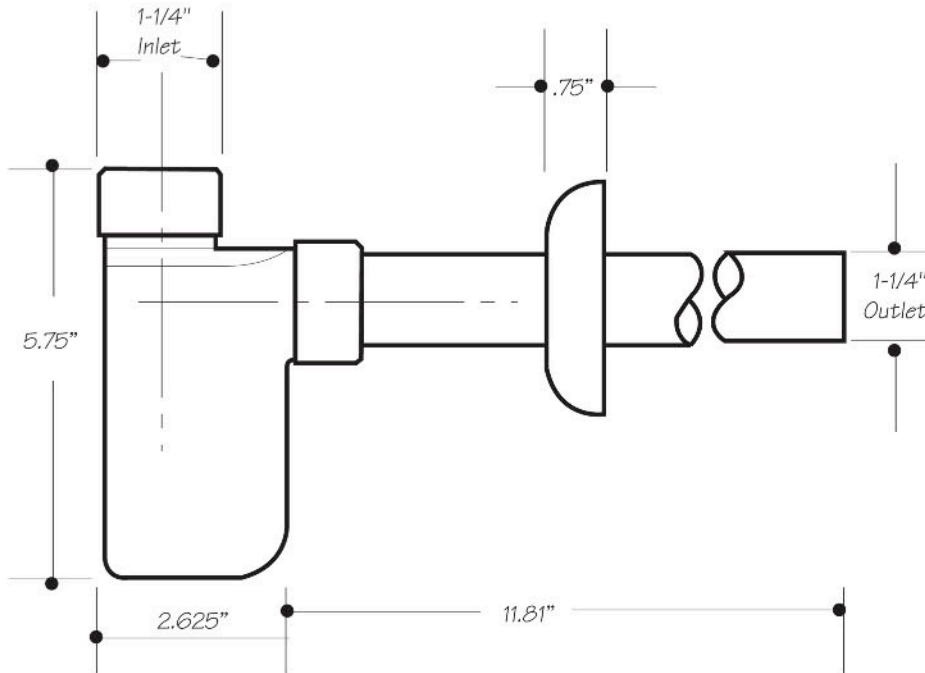

## INSTALLATION DIMENSIONS

- Available in 21 finishes
- CPB - Polished Chrome
- SC - Satin Chrome
- PN - Polished Nickel
- BRN - Brushed Nickel
- PEW - Pewter
- PRN - Pearl Nickel
- AB - Antique Brass
- SB - Satin Brass
- PVD - Polished Brass
- WB - Weathered Brass
- WCP - Weathered Copper
- ACP - Antique Copper
- PCP - Polished Copper
- ORB - Oil Rubbed Bronze
- VB - Venetian Bronze\*
- PVDBB - Brushed Bronze
- TB - Tuscan Brass
- MB - Matte Black
- FG - French Gold
- GPB - Polished Gold
- SG - Satin Gold

***This model offers you the following features & benefits:***

- 1-1/4" inlet and outlet
- Can be used for exposed installations
- IAPMO Approved.
- ASME A1121, 18.2 and CSA B125-1 Approved

*Specifications subject to change without notice.*