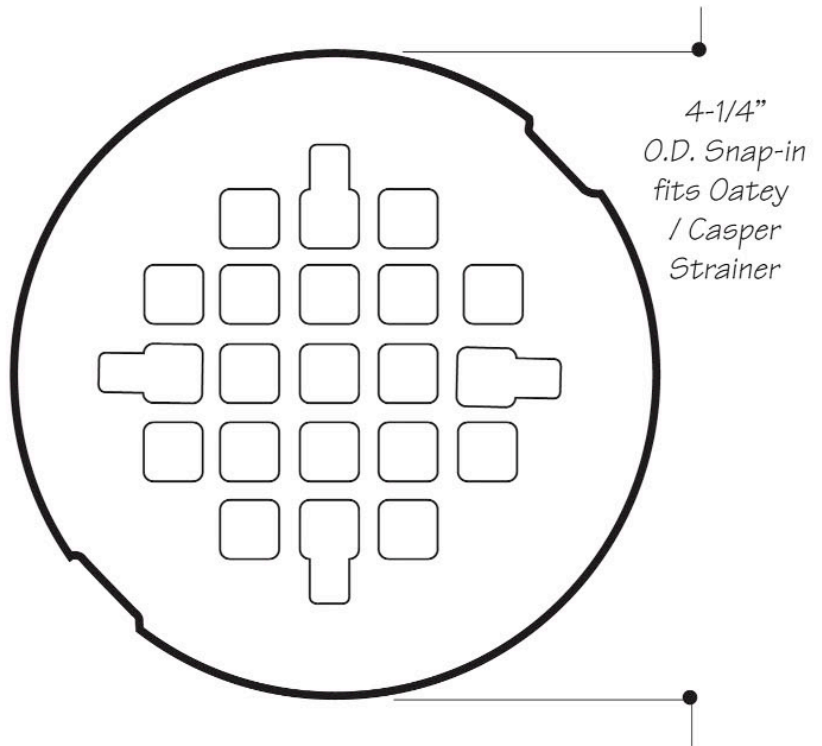

INSTALLATION DIMENSIONS

This model offers you the following features & benefits:

- Drain Trim Set
- 4-1/4" O.D. Snap-In Strainer fits Oatey/Casper Strainer & MT237
- 2-7/8" prong to prong
- Available in 19 finishes
 - CPB - Polished Chrome
 - SC - Satin Chrome
 - PN - Polished Nickel
 - BRN - Brushed Nickel
 - PEW - Pewter
 - PRN - Pearl Nickel
 - AB - Antique Brass
 - SB - Satin Brass
 - PVD - Polished Brass
 - WB - Weathered Brass
 - WCP - Weathered Copper
 - ACP - Antique Copper
 - PCP - Polished Copper
 - ORB - Oil Rubbed Bronze
 - VB - Venetian Bronze*
 - PVDBB - Brushed Bronze
 - TB - Tuscan Brass
 - MB - Matte Black
 - FG - French Gold
 - GPB - Polished Gold
 - SG - Satin Gold