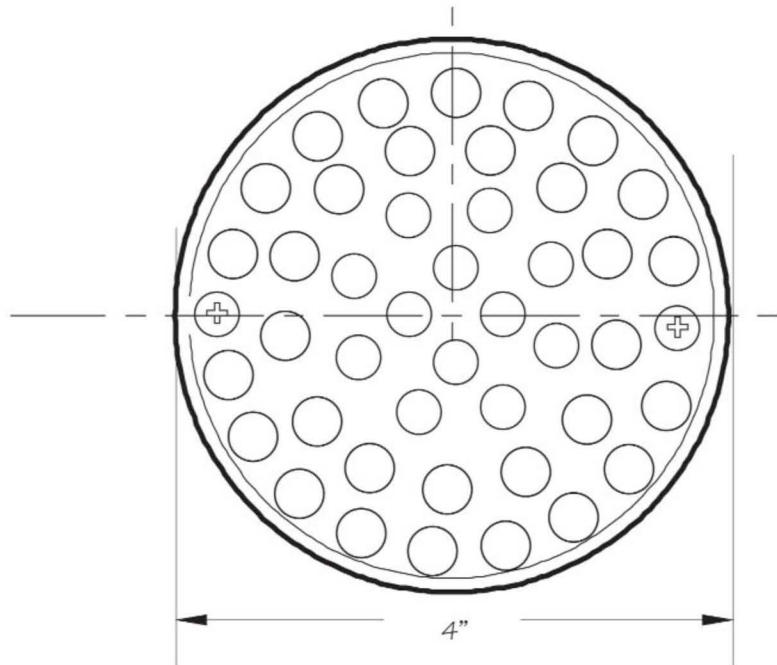

INSTALLATION DIMENSIONS

This model offers you the following features & benefits:

- Brass Grid with 3-3/8 cc screw holes
- Fits Plastic Oddities Shower Drains
- Available in 19 finishes
 - CPB - Polished Chrome
 - SC - Satin Chrome
 - PN - Polished Nickel
 - BRN - Brushed Nickel
 - PEW - Pewter
 - PRN - Pearl Nickel
 - AB - Antique Brass
 - SB - Satin Brass
 - PVD - Polished Brass
 - EB - English Bronze
 - WCP - Weathered Copper
 - ACP - Antique Copper
 - PCP - Polished Copper
 - ORB - Oil Rubbed Bronze
 - VB - Venetian Bronze*
 - PVDBB - Brushed Bronze
 - TB - Tuscan Brass
 - MB - Matte Black
 - FG - French Gold
 - GPB - Polished Gold
 - SG - Satin Gold