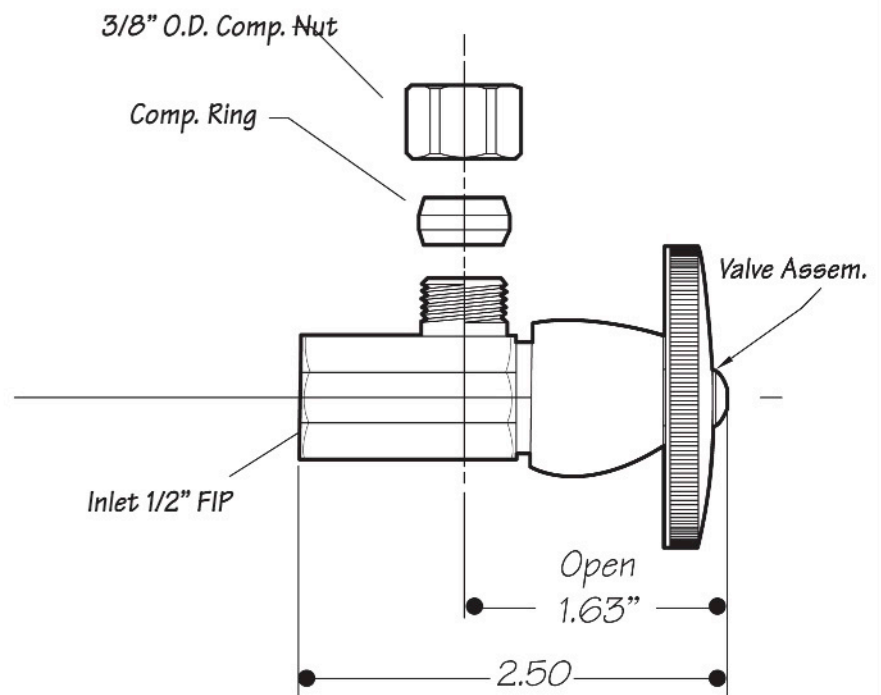

INSTALLATION DIMENSIONS

This model offers you the following features & benefits:

- 1/2" FIP Inlet
- 3/8" O.D. Outlet Compression
- 1/4 Turn ceramic cartridge
- Available in 21 finishes
 - CPB - Polished Chrome
 - SC - Satin Chrome
 - PN - Polished Nickel
 - BRN - Brushed Nickel
 - PEW - Pewter
 - PRN - Pearl Nickel
 - AB - Antique Brass
 - SB - Satin Brass
 - PVD - Polished Brass
 - WB - Weathered Brass
 - WCP - Weathered Copper
 - ACP - Antique Copper
 - PCP - Polished Copper
 - ORB - Oil Rubbed Bronze
 - VB - Venetian Bronze*
 - PVDBB - Brushed Bronze
 - TB - Tuscan Brass
 - MB - Matte Black
 - FG - French Gold
 - GPB - Polished Gold
 - SG - Satin Gold