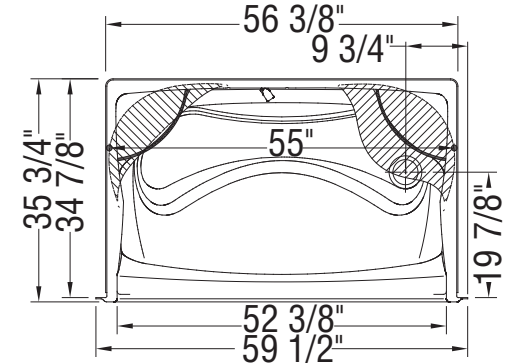

Left seat / Right foot rest

Left foot rest / Right seat

Two seats

Flat surface for the installation of the valve 8-in. diameter

All dimensions are approximate. Structure measurements must be verified against the unit to ensure proper fit.