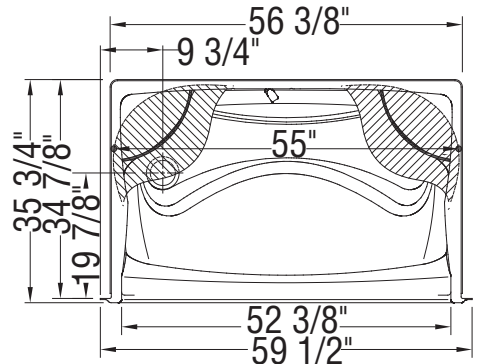

Left seat / Right foot rest

Left foot rest / Right seat

Two seats

Flat surface for the installation of the valve 8-in. diameter

All dimensions are approximate. Structure measurements must be verified against the unit to ensure proper fit.