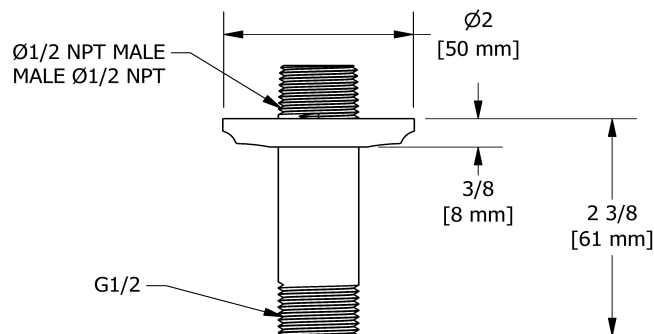

7.5 cm (3") vertical shower arm

559

Specifications

Descriptions

- 1/2" inlet male NPT
- Shower arm with Momenti flange

Available colors

- C : Chrome
- BN : Brushed Nickel (PVD)
- PN : Polished Nickel (PVD)

Sizes, models and finishes may differ from those presented.