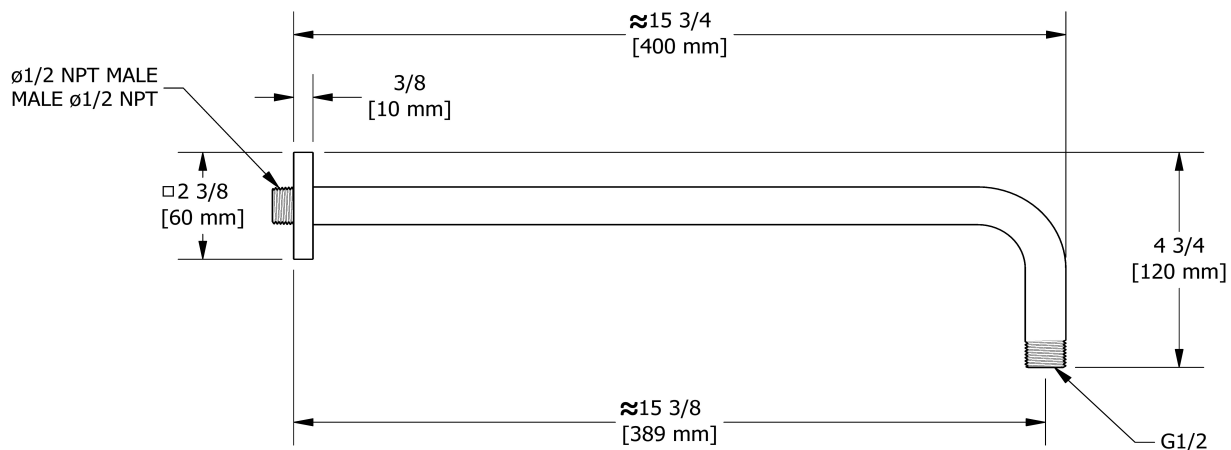

Sizes, models and finishes may differ from those presented.

Warranty

This **Riobel Inc.** product you have purchased carries a Limited Lifetime Warranty on the chrome, PVD finish, blacks and all working parts and is guaranteed from the initial purchase date against all manufacturing defects. All other finishes, including plastic components, are guaranteed for one year. All electric and/or electronic parts are covered by a 5-year limited warranty.

Customer Service

Ontario, West Canada : 888-287-5354 Quebec, Maritimes, United States : 866-473-8442

2020.06.11